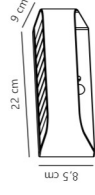

Black 2618001003
Aluminum