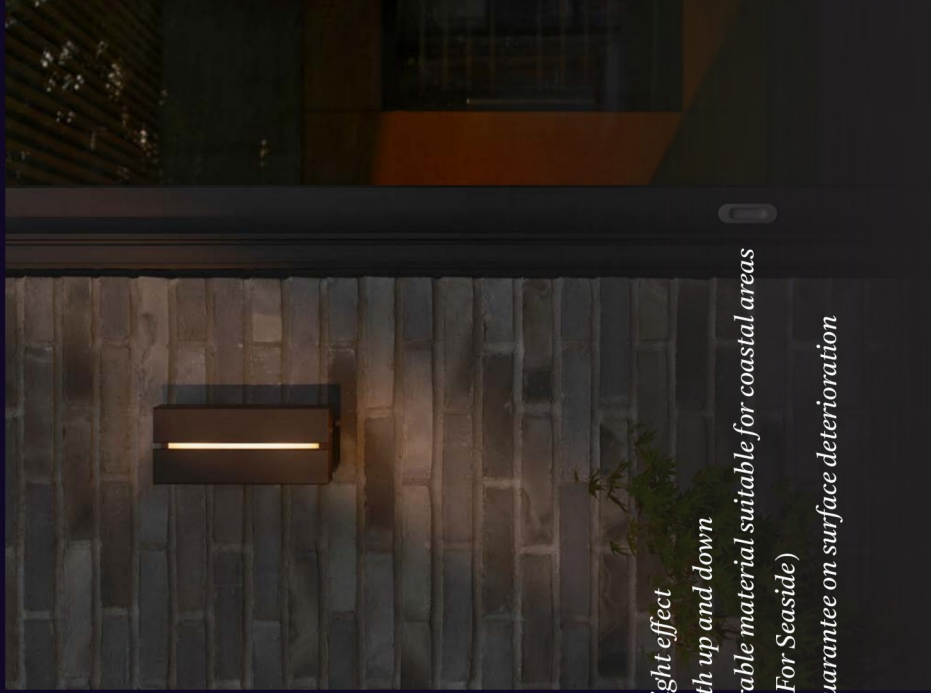

- Beautiful, rippled surface
- Lights both up and down
- Parallel connection possible

Kyklop Ripple Maxi is a modern and elegant wall light designed by Danish design duo Says Who. Light is cast both upwards and downwards, creating an interesting lighting effect on the wall. Made from black metal with a beautiful rippled surface.

Oja is an ultra-thin outdoor ceiling light with a sleek, minimalist design and a high IP rating (IP54). It provides both functional and decorative lighting, with a subtle backlight effect when switched on.

- Timeless, architectural design

- Extra durable material suitable for coastal areas

(Designed For Seaside)

- 10-year guarantee on surface deterioration

Cirella Seaside

With its clean lines and solid silhouette, Cirella by Danish design duo Says Who brings an architectural expression to modern outdoor spaces. The design plays with contrast - soft curves meet sharp angles in a sculptural form that feels both contemporary and timeless.

WATCH VIDEO

Clarini Seaside

- Vertical light effect
- Lights both up and down
- Extra durable material suitable for coastal areas (Designed For Seaside)
- 10-year guarantee on surface deterioration

Clarini is a wall light with a streamlined, geometric design. The light shines both up and down and through a narrow vertical opening, creating an elegant light effect. Its clean design makes it a perfect match for modern architecture. This product is part of our "Designed For Seaside" range, crafted with a unique surface treatment and paint to withstand even the harshest coastal weather conditions.