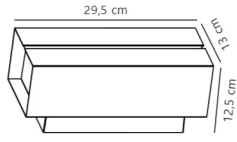

Clarini Seaside

- Vertical light effect
- Lights both up and down
- Extra durable material suitable for coastal areas (Designed For Seaside)
- 10-year guarantee on surface deterioration

Clarini is a wall light with a streamlined, geometric design. The light shines both up and down and through a narrow vertical opening, creating an elegant light effect. Its clean design makes it a perfect match for modern architecture. This product is part of our "Designed For Seaside" range, crafted with a unique surface treatment and paint to withstand even the harshest coastal weather conditions.

Clarini | Wall light

- E27 (excl.)
- IP54
- Dimmable
- Class 1
- Parallel connection
- 10-year guarantee
- Masterbox qty. 3

Measurements	Dimmable	Max. W
H: 29.5 cm, W: 13 cm, D: 12.5 cm	Yes, can be dimmed by choosing a dimmable bulb	2x15W

WATCH VIDEO