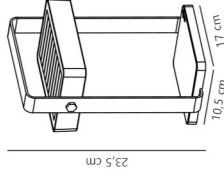

| Measurements | Dimmable | Cable info | Battery info | LED W | Lifespan |
|----------------------------------|---------------------------------------|------------------|---|-------|-------------|
| H: 23,6 cm, W: 17 cm, D: 10,7 cm | 3-Step dimming 200lm - 80lm - 30lm | Black Plastic | Type: Lithium-ion Lasting time: 200lm/6h, 80lm/8h; 30lm/24h Recharging time: 4 hours | 3,5W | 25000 hours |