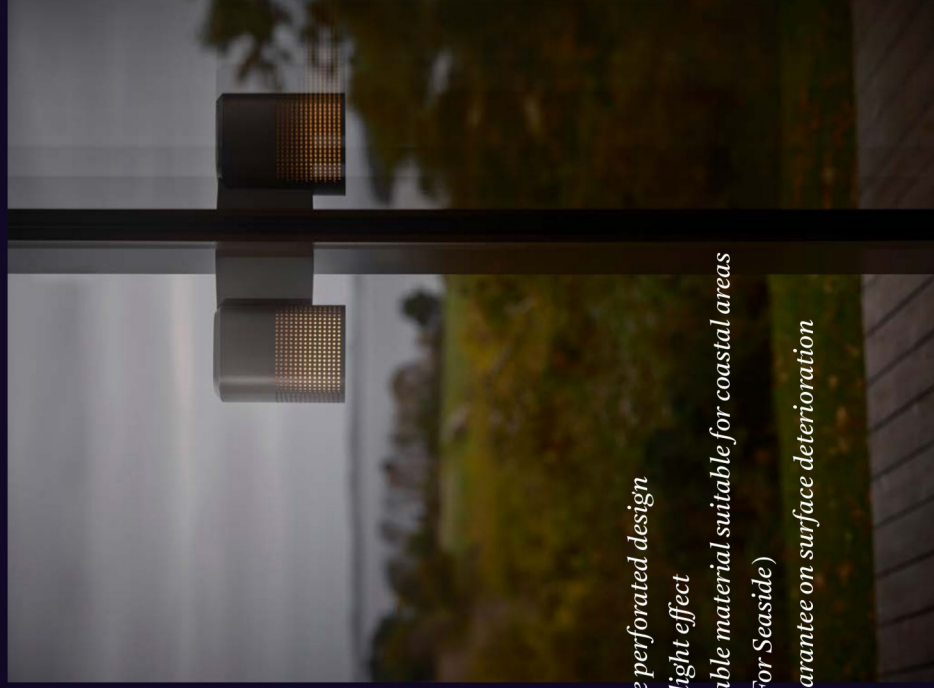

Sidara | Wall light

designed by Jacob Jensen Design

Sidara Seaside

- Decorative perforated design
- Beautiful light effect
- Extra durable material suitable for coastal areas
  (Designed For Seaside)
- 10-year guarantee on surface deterioration

Designed by renowned Jacob Jensen Design, the Sidara family combines modern minimalism with a refined, architectural expression. The perforated surface creates a beautiful play of light and shadow in your outdoor areas.

Measurements	Dimmable	Max. W
H: 16,5 cm, W: 12 cm, D: 18 cm	Yes, can be dimmed by choosing a dimmable bulb	15W

WATCH VIDEO