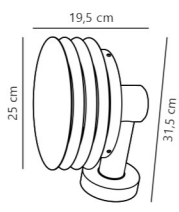

| Measurements | Dimmable | Cable info | Battery info | LED W | Lifespan |
|----------------------------------|---------------------------------------|------------------|---|-------|-------------|
| H: 23,6 cm, W: 17 cm, D: 10,7 cm | 3-Step dimming 200lm - 80lm - 30lm | Black Plastic | Type: Lithium-ion Lasting time: 200lm/6h, 80lm/8h; 30lm/24h Recharging time: 4 hours | 3,5W | 25000 hours |

Class 1

Parallel connection

10-year guarantee

Masterbox qty. 3

| Measurements | Dimmable | Max. W |
|--|--|--------|
| H: 19,5 cm, W: 25 cm, shade Ø: 25 cm, Ø: 25 cm, D: 31,5 cm | Yes, can be dimmed by choosing a dimmable bulb | 15W |