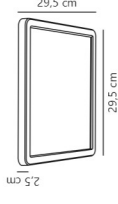

Oja 29 Outdoor Square | Ceiling light

Black 2618356103
Plastic

Integrated LED

3000 kelvin

IP54

1600 lumen

Not dimmable

Ra 80

Class 2

Masterbox qty. 3

Measurements	Dimmable	LED W	Lifespan
H: 2.5 cm, W: 29.5 cm, L: 29.5 cm	No, cannot be dimmed	14W	30000 hours