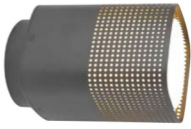

Oja is an ultra-thin outdoor ceiling light with a sleek, minimalist design and a high IP rating (IP54). It provides both functional and decorative lighting, with a subtle backlight effect when switched on.

Oja Outdoor Round

- Suitable for outdoor use (IP54)
- UV-resistant plastic
- Ultra-slim design with backlight effect
- Easy installation
- Long LED lifespan (30,000 hours)

Oja is an ultra-thin outdoor ceiling light with a sleek, minimalist design and a high IP rating (IP54). It provides both functional and decorative lighting, with a subtle backlight effect when switched on.

WATCH VIDEO

Sidara | Ceiling light

designed by Jacob Jensen Design

Seaside black 2618406203
Aluminum

Seaside brown metallic 2618406218
Aluminum

Seaside anthracite 2618406250
Aluminum

E27
(excl.)

IP54