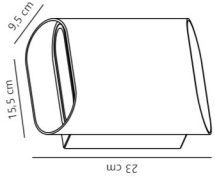

Black 2618231003
Metal

| Measurements | Dimmable | Max. W |
|--|--|--------|
| H: 35.5 cm, W: 11 cm, L: 11 cm, shade Ø: 11 cm, D: 15.5 cm | Yes, can be dimmed by choosing a dimmable bulb | 2x15W |

Kyklop Ripple Maxi

WATCH VIDEO

Nico 22 Round Maxi | Wall light

Black 2618191003
Metal

| Measurements | Dimmable | Max. W |
|---|--|--------|
| H: 23 cm, W: 15.5 cm, L: 15.5 cm, D: 9.5 cm | Yes, can be dimmed by choosing a dimmable bulb | 4x15W |