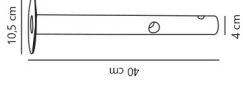

Sidara 95 | Garden light

designed by Jacob Jensen Design

E27
(excl.)

IP44

Dimmable
Class 1

10-year
guarantee

Parallel
connection

Masterbox
qty. 3

Seaside anthracite 2618468250
Aluminium

Measurements	Dimmable	Max. W
H: 95 cm, W: 12 cm, L: 12 cm	Yes, can be dimmed by choosing a dimmable bulb	15W