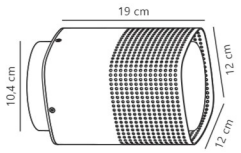

Seaside black 2618421203
Aluminium

Seaside brown metallic 2618421218
Aluminium

Seaside anthracite 2618421250
Aluminium

| Measurements | Dimmable | Max. W |
|--------------------------------|--|--------|
| H: 16,5 cm, W: 12 cm, D: 18 cm | Yes, can be dimmed by choosing a dimmable bulb | 15W |

Dimmable

Class 1

10-year
guarantee

Masterbox
qty. 3

| Measurements | Dimmable | Max. W |
|------------------------------|--|--------|
| H: 19 cm, W: 12 cm, L: 12 cm | Yes, can be dimmed by choosing a dimmable bulb | 15W |