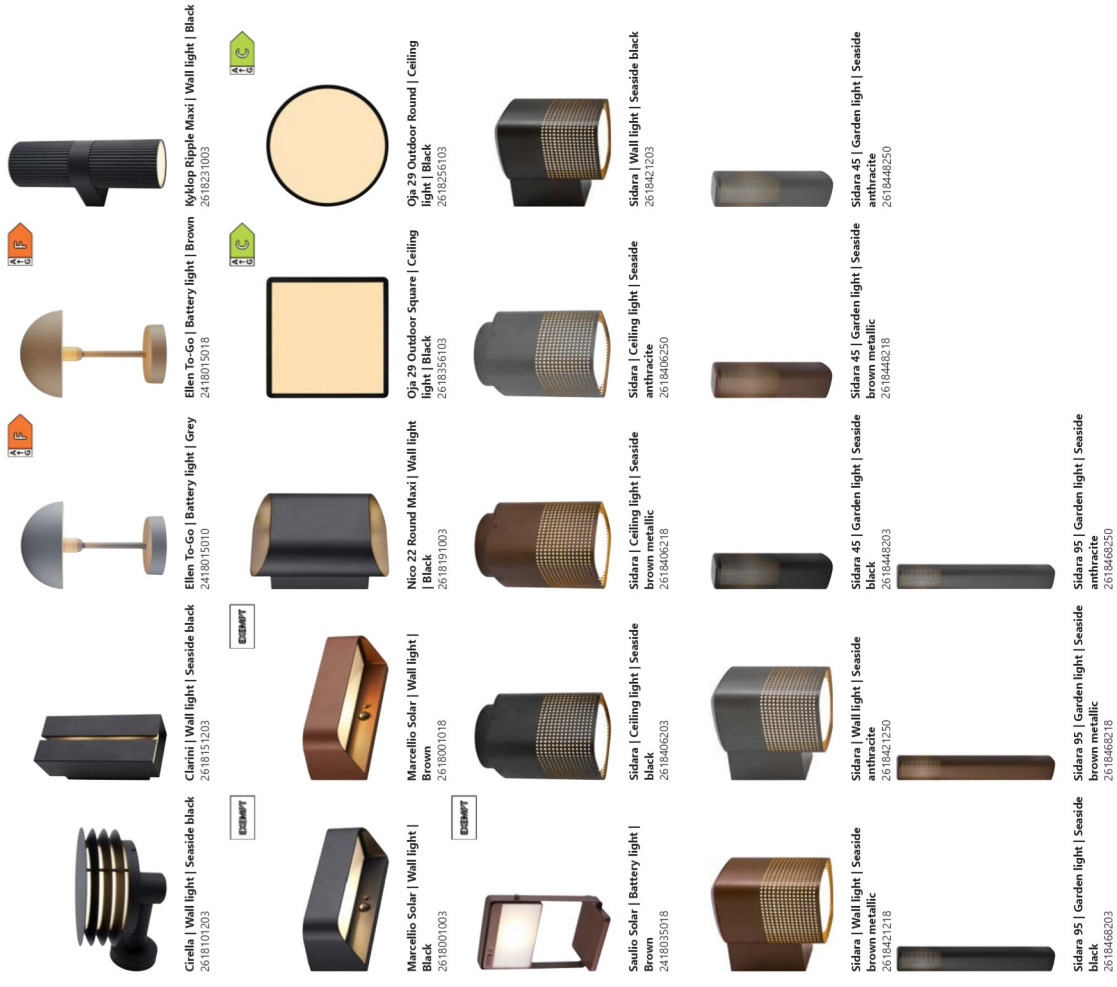

Page 46-47

Product index

We have made it easy for you to find all products right here.

Page 48-49

Novelties overview 2026

Minimalistic Lighting

Kyklop Ripple Maxi | Wall light

designed by Says Who

Black 2618231003
Metal

| Measurements | Dimmable | Max. W |
|--|--|--------|
| H: 35.5 cm, W: 11 cm, L: 11 cm, shade Ø: 11 cm, D: 15.5 cm | Yes, can be dimmed by choosing a dimmable bulb | 2x15W |

Kyklop Ripple Maxi

- Beautiful, rippled surface
- Lights both up and down
- Parallel connection possible

Kyklop Ripple Maxi is a modern and elegant wall light designed by Danish design duo Says Who. Light is cast both upwards and downwards, creating an interesting lighting effect on the wall. Made from black metal with a beautiful rippled surface.