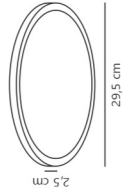

Oja 29 Outdoor Round | Ceiling light

Black 2618256103
Plastic

Integrated LED

3000 kelvin

1600 lumen

IP54

Ra 80

Class 2

Not dimmable

Masterbox qty. 3

Measurements	Dimmable	LED W	Lifespan
H: 2.5 cm, W: 29.5 cm, L: 29.5 cm, Ø: 29.5 cm	No, cannot be dimmed	14W	30000 hours