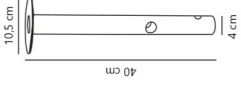

Seaside anthracite 2618448250
Aluminium