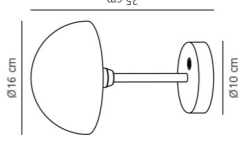

Integrated LED
3000 kelvin
IP44
300 lumen
Moodmaker
Ra 80
Class 3 (Low voltage)
Masterbox qty. 3

Measurements	Dimmable	Cable info	Battery info	LED W	Lifespan
H: 25 cm, W: 16 cm, shade Ø: 16 cm	3-step Moodmaker™ 300lm - 200lm - 100lm	Black Plastic Not replaceable	Type: Lithium-ion Lasting time: 300lm/4h; 200lm/6h; 100lm/12h Recharging time: 3 hours	2,8W	30000 hours