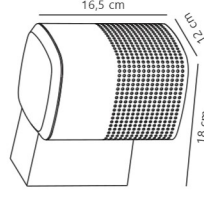

Seaside black 2618421203
Aluminium

Seaside brown metallic 2618421218
Aluminium

Seaside anthracite 2618421250
Aluminium

| Measurements | Dimmable | Max. W |
|--------------------------------|--|--------|
| H: 16,5 cm, W: 12 cm, D: 18 cm | Yes, can be dimmed by choosing a dimmable bulb | 15W |