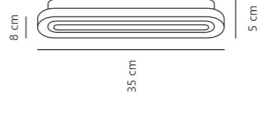

Black 2610201003
PMMA

Brass 2610201035
PMMA

Measurements	Dimmable	LED W	Lifespan
H: 35 cm, W: 8 cm, L: 8 cm, D: 5 cm	Yes, has built-in dimmable light source for wall dimmer	11W	35000 hours

WATCH VIDEO

Serenova 28 | Ceiling light