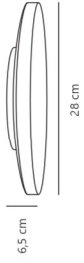

Black 2610201003
PMMA

Brass 2610201035
PMMA

Measurements	Dimmable	LED W	Lifespan
H: 35 cm, W: 8 cm, L: 8 cm, D: 5 cm	Yes, has built-in dimmable light source for wall dimmer	11W	35000 hours

WATCH VIDEO

Serenova 28 | Ceiling light