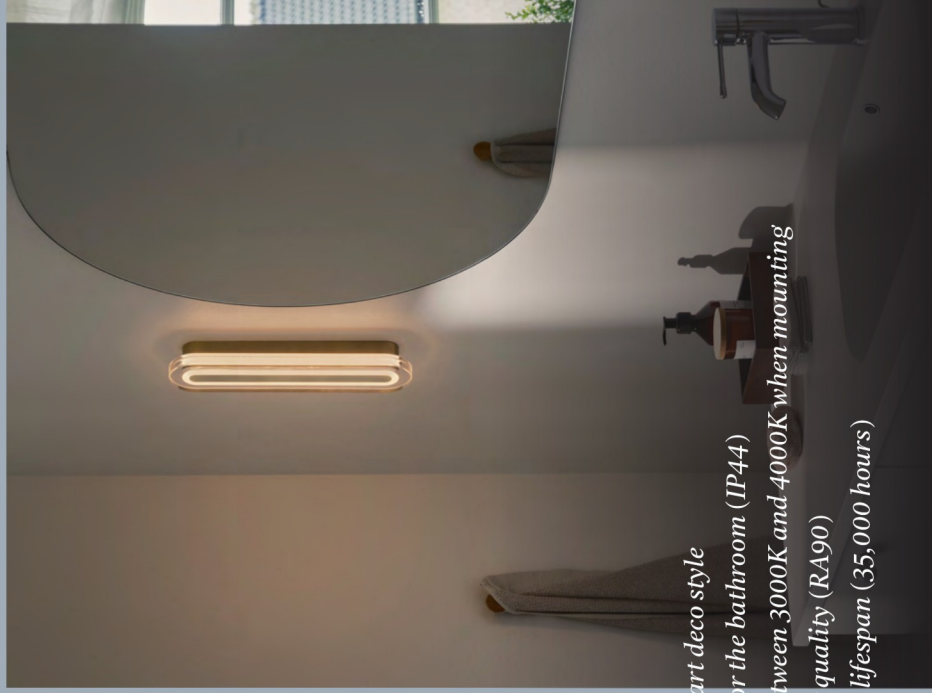

Cavara | Wall light

Cavara

- Exclusive art deco style
- Suitable for the bathroom (IP44)
- Choose between 3000K and 4000K when mounting
- High light quality (RA90)
- Long LED lifespan (35,000 hours)

Cavara is a decorative wall light with an exclusive art deco-inspired design. With its IP44 rating, it's suitable for use in bathrooms. Choose between white (3000K) or cold white light (4000K) light during installation - depending on the mood you want to create. High light quality (RA90) ensures accurate colour rendering.

Black 2610201003
PMMA

Brass 2610201035
PMMA

Measurements	Dimmable	LED W	Lifespan
H: 35 cm, W: 8 cm, L: 8 cm, D: 5 cm	Yes, has built-in dimmable light source for wall dimmer	11W	35000 hours

WATCH VIDEO