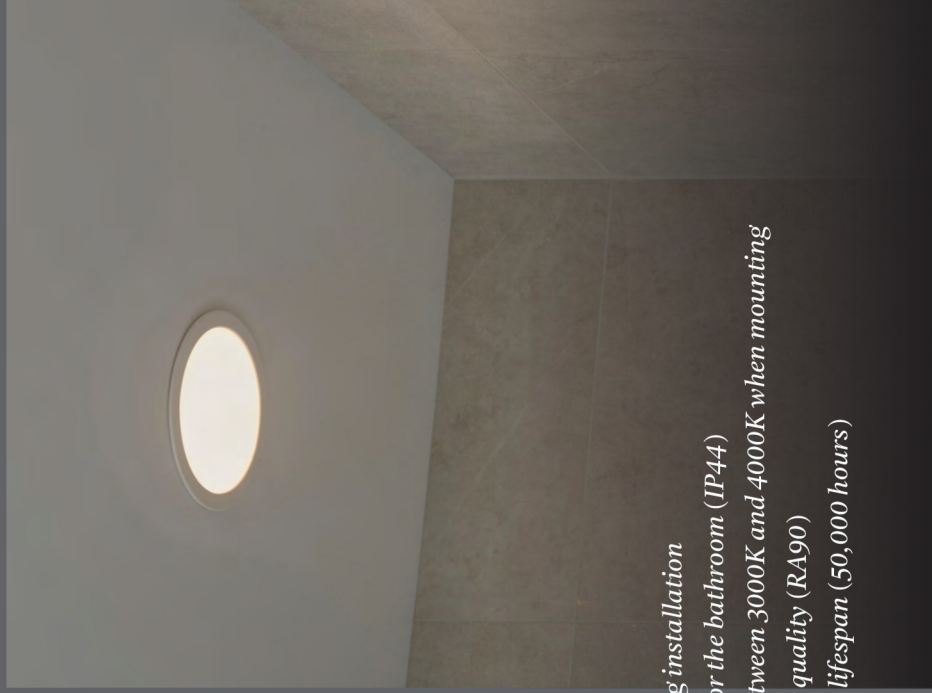

White 261016001
Metal

Measurements	Dimmable	LED W	Lifespan
H: 9 cm, Ø: 42 cm	Yes, has built-in dimmable light source for wall dimmer	36W	30000 hours

Downlights

Manacor

- Flat ceiling installation
- Suitable for the bathroom (IP44)
- Choose between 3000K and 4000K when mounting
- High light quality (RA90)
- Long LED lifespan (50,000 hours)

This slim recessed downlight, Manacor, offers a flat ceiling installation for a clean, modern look. With an IP44 rating, it's suitable for bathroom use. Choose between white light (3000K) and cold, white light (4000K) during installation to match your preferred light temperature. The high light quality (RA90) ensures accurate colour rendering in any setting.