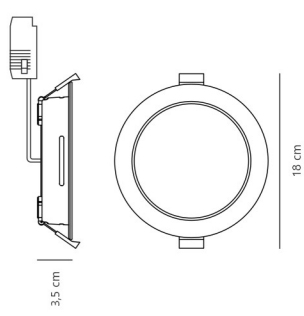

Manacor 12 | Downlight

White 2610010001
Metal

Integrated LED
 3000-4000 kelvin
 600 lumen
 Dimmable
 Ra 90
 Class 2
 Masterbox qty. 3

Measurements	Dimmable	LED W	Lifespan
H: 3.5 cm, Ø: 12.5 cm	Yes, has built-in dimmable light source for wall dimmer	6W	50000 hours

Manacor 18 | Downlight

White 2610020001
Metal

Integrated LED
 3000-4000 kelvin
 1100 lumen
 Dimmable
 Ra 90
 Class 2
 Masterbox qty. 3

Measurements	Dimmable	LED W	Lifespan
H: 3.5 cm, Ø: 17.5 cm	Yes, has built-in dimmable light source for wall dimmer	10W	50000 hours