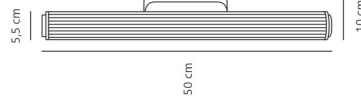

Masterbox qty. 3

Measurements	Dimmable	LED W	Lifespan
H: 50 cm, Ø: 5.5 cm, D: 10 cm	Yes, has built-in dimmable light source for wall dimmer	12W	35000 hours

WATCH VIDEO

Ceiling lights

Nivora 36 | Ceiling light