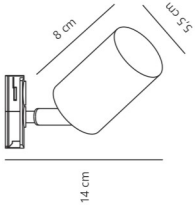

Explore Link Short | Track Light

White 2610189901
Metal

Black 2610189903
Metal

GU10
(excl.)

IP20

Dimmable

90°

Class 1

Masterbox
qty. 6

Measurements	Dimmable	Max. W
H: 14 cm, shade Ø: 5.5 cm, D: 8 cm	Yes, can be dimmed by choosing a dimmable bulb	35W

Content package

This year, we have made it easy for you to retrieve all the marketing material you need for our outdoor novelties. You will find ready-to-use ambience photos, pack shots and texts right here.