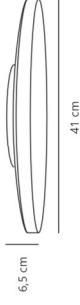

Serenova 41 | Ceiling light