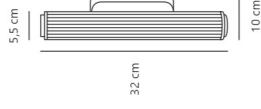

Measurements	Dimmable	LED W	Lifespan
H: 32 cm, Ø: 5.5 cm, D: 10 cm	Yes, has built-in dimmable light source for wall dimmer	8W	35000 hours