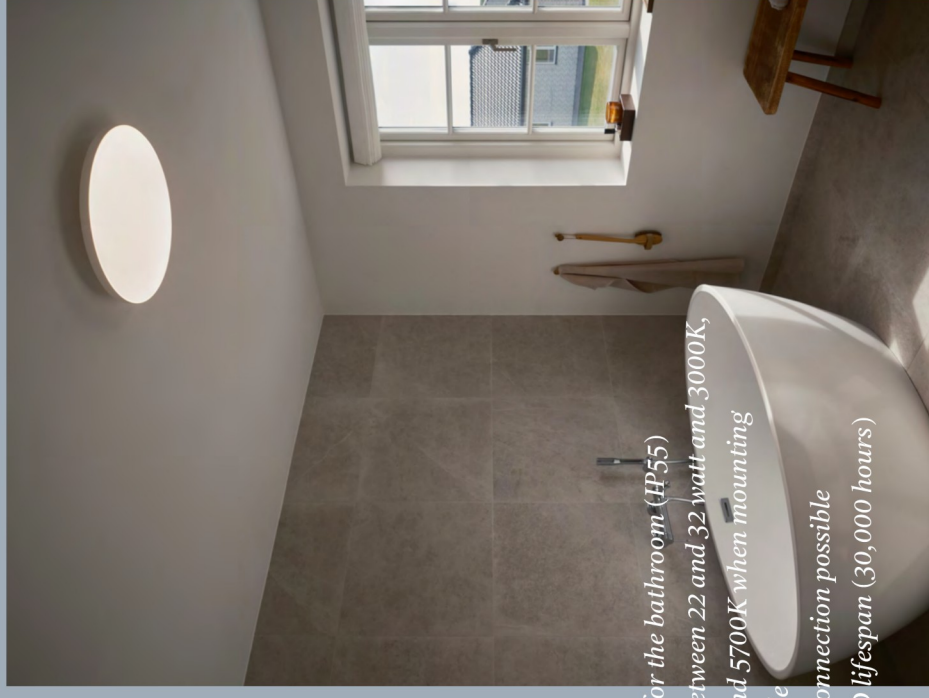

Measurements	Dimmable	LED W	Lifespan
H: 6,5 cm, L: 36 cm, shade Ø: 36 cm, D: 36 cm Yes, has built-in dimmable light source for wall dimmer		18W	30000 hours

Serenova

- Suitable for the bathroom (IP55)
- Choose between 22 and 32 watt and 3000K, 4000K and 5700K when mounting
- Dimmable
- Parallel connection possible
- Long LED lifespan (30,000 hours)