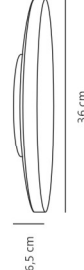

Serenova 36 | Ceiling light

White 2610066001
Plastic

Integrated LED
3000-4000-
5700 kelvin

IP65
2100 lumen

Dimmable
Ra 80

Class 2
Masterbox
qty. 3

Dimmable
Ra 80

Class 2
Masterbox
qty. 3

Measurements	Dimmable	LED W	Lifespan
H: 6,5 cm, L: 36 cm, shade Ø: 36 cm, D: 36 cm Yes, has built-in dimmable light source for wall dimmer		18W	30000 hours