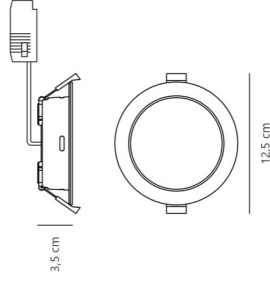

Manacor 12 | Downlight

White 2610010001
Metal

Integrated LED
3000-4000 kelvin
600 lumen
Dimmable
Ra 90
Class 2
Masterbox qty. 3

Measurements	Dimmable	LED W	Lifespan
H: 3.5 cm, Ø: 12.5 cm	Yes, has built-in dimmable light source for wall dimmer	6W	50000 hours