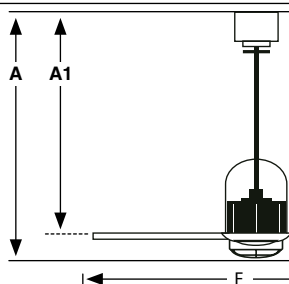

Measurements

Surface

M
A: 424/16.69" A1: 380/14.96" F: ø1280/50.4"