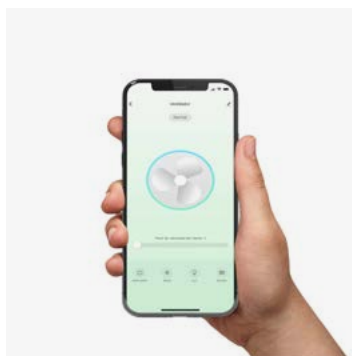

Smart option