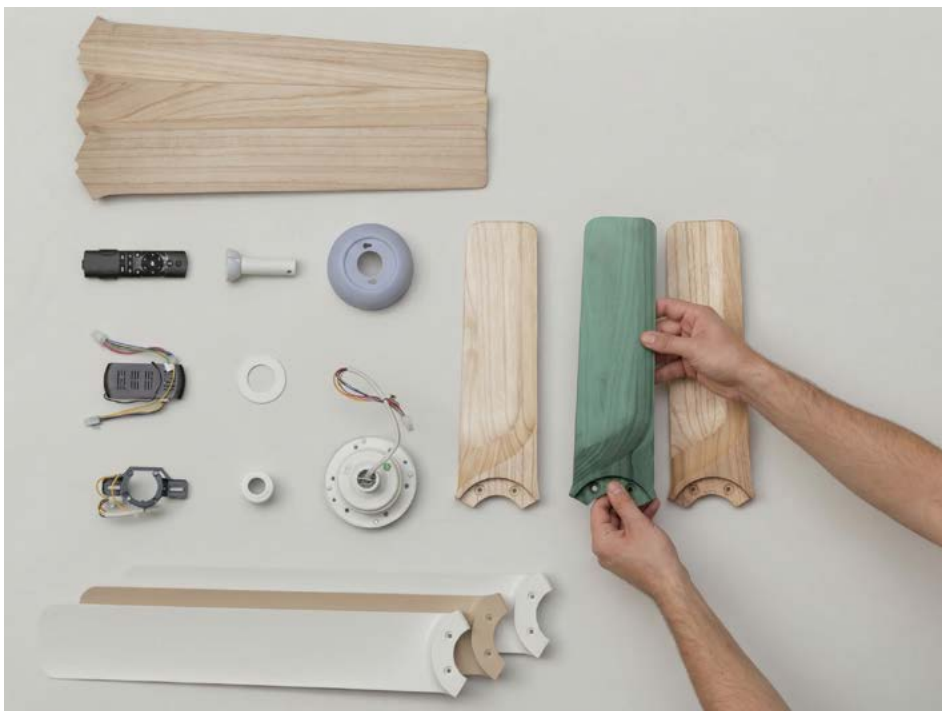

As unique as your project: we customize the finish of the blades, motor, and even wall controllers to achieve seamless integration with your interior design. You imagine it, we make it real.

Único como tu proyecto: personalizamos el acabado de las palas, el motor e incluso los controladores de pared para lograr una integración total en tu interiorismo. Tú lo imaginas, nosotros lo hacemos realidad.

CUSTOMIZATION & BESPOKE PRODUCTS