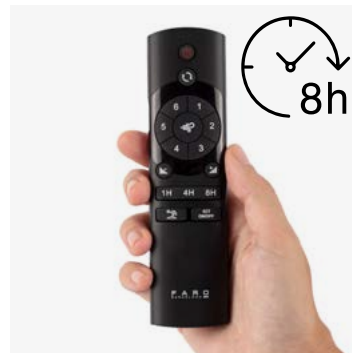

RF Model
Memory function page 211