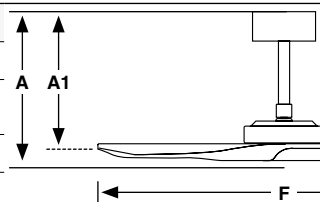

Measurements

Surface	A		A1		F	
XXL	A:		A1:		F:	
	350/13.78"		310/12.2"		ø2400/94.5"	
XL	A:		A1:		F:	
	350/13.78"		310/12.2"		ø2000/78.7"