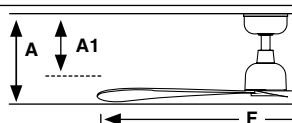

Measurements

Surface
M
A: 280/11.02" A1: 173/6.81" F: ø1290/50.8"