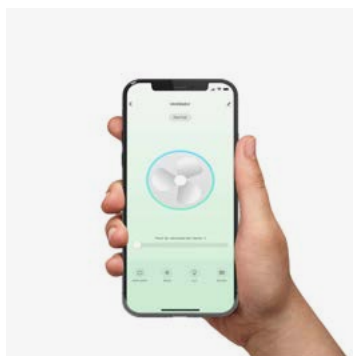

Smart option