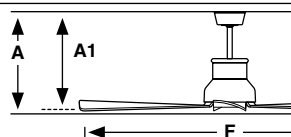

Measurements

Surface
M
A: 390/15.35" A1: 355/13.98" F: ø1270/50"