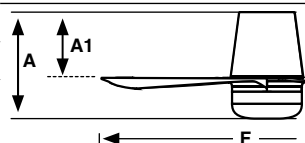

Power	10W
Lumen Output	480lm
Light Source	SMD LED
Dimmable K	2700/ 3000/ 4000K
CRI	>80

Measurements

Surface
S
A: 230/9.06" A1: 142/5.59" F: ø900/35.4"

Hey
Faro Lab

Size
Tamaño

S
ø900/35.4"

Finish
Acabado

Matt White
Matt White