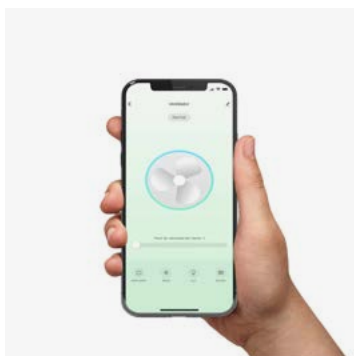

Light Kit

FSC Certified wooden blades

Recessed mounting system

Sloped Ceiling

Smart option

RF Model
Memory function page 211

Heywood 33805

Model	Size	Structure	Blades	Mounting	Control type
33809	L	● Matt Black	● Dark Walnut	<input type="checkbox"/> Surface	<input type="checkbox"/> Remote Control RF
33810	L	● Matt White	● Pine	<input checked="" type="checkbox"/> R Recessed	<input checked="" type="checkbox"/> WT Remote + Smart Wi-Fi
33805	S	● Matt White	● Pine		<input checked="" type="checkbox"/> VC 0-10V/1-10V Active/Passive
33806	S	● Matt Black	● Dark Walnut		<input checked="" type="checkbox"/> RW White Wired Wall Controller
					<input checked="" type="checkbox"/> RB Black Wired Wall Controller