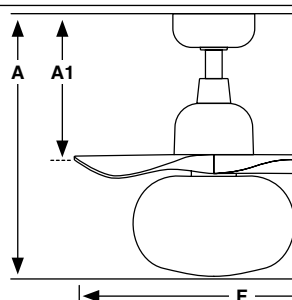

Measurements

Surface
L
A: 430/16.93" A1: 220/8.66" F: ø1500/59.1"