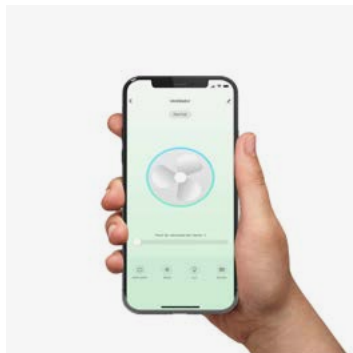

Fan features

Material	Structure Steel
	Blades Pine Wood
	Diffuser Glass

Light Kit

FSC Certified wooden blades

Recessed mounting system

Sloped Ceiling

Smart option

RF Model
Memory function page 211