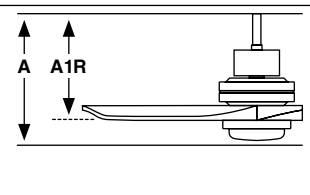

Lighting features

Power	15W
Lumen Output	900lm
Light Source	SMD LED
Dimmable K	3000K
CRI	>80

Measurements

Surface	Recessed
XL	L
A: 410/16.14" A1: 320/12.6" F: ø1680/66.1"	A: 330/12.99" A1R: 260/10.24"
L	
A: 390/15.35" A1: 320/12.6" F: ø1320/52"	