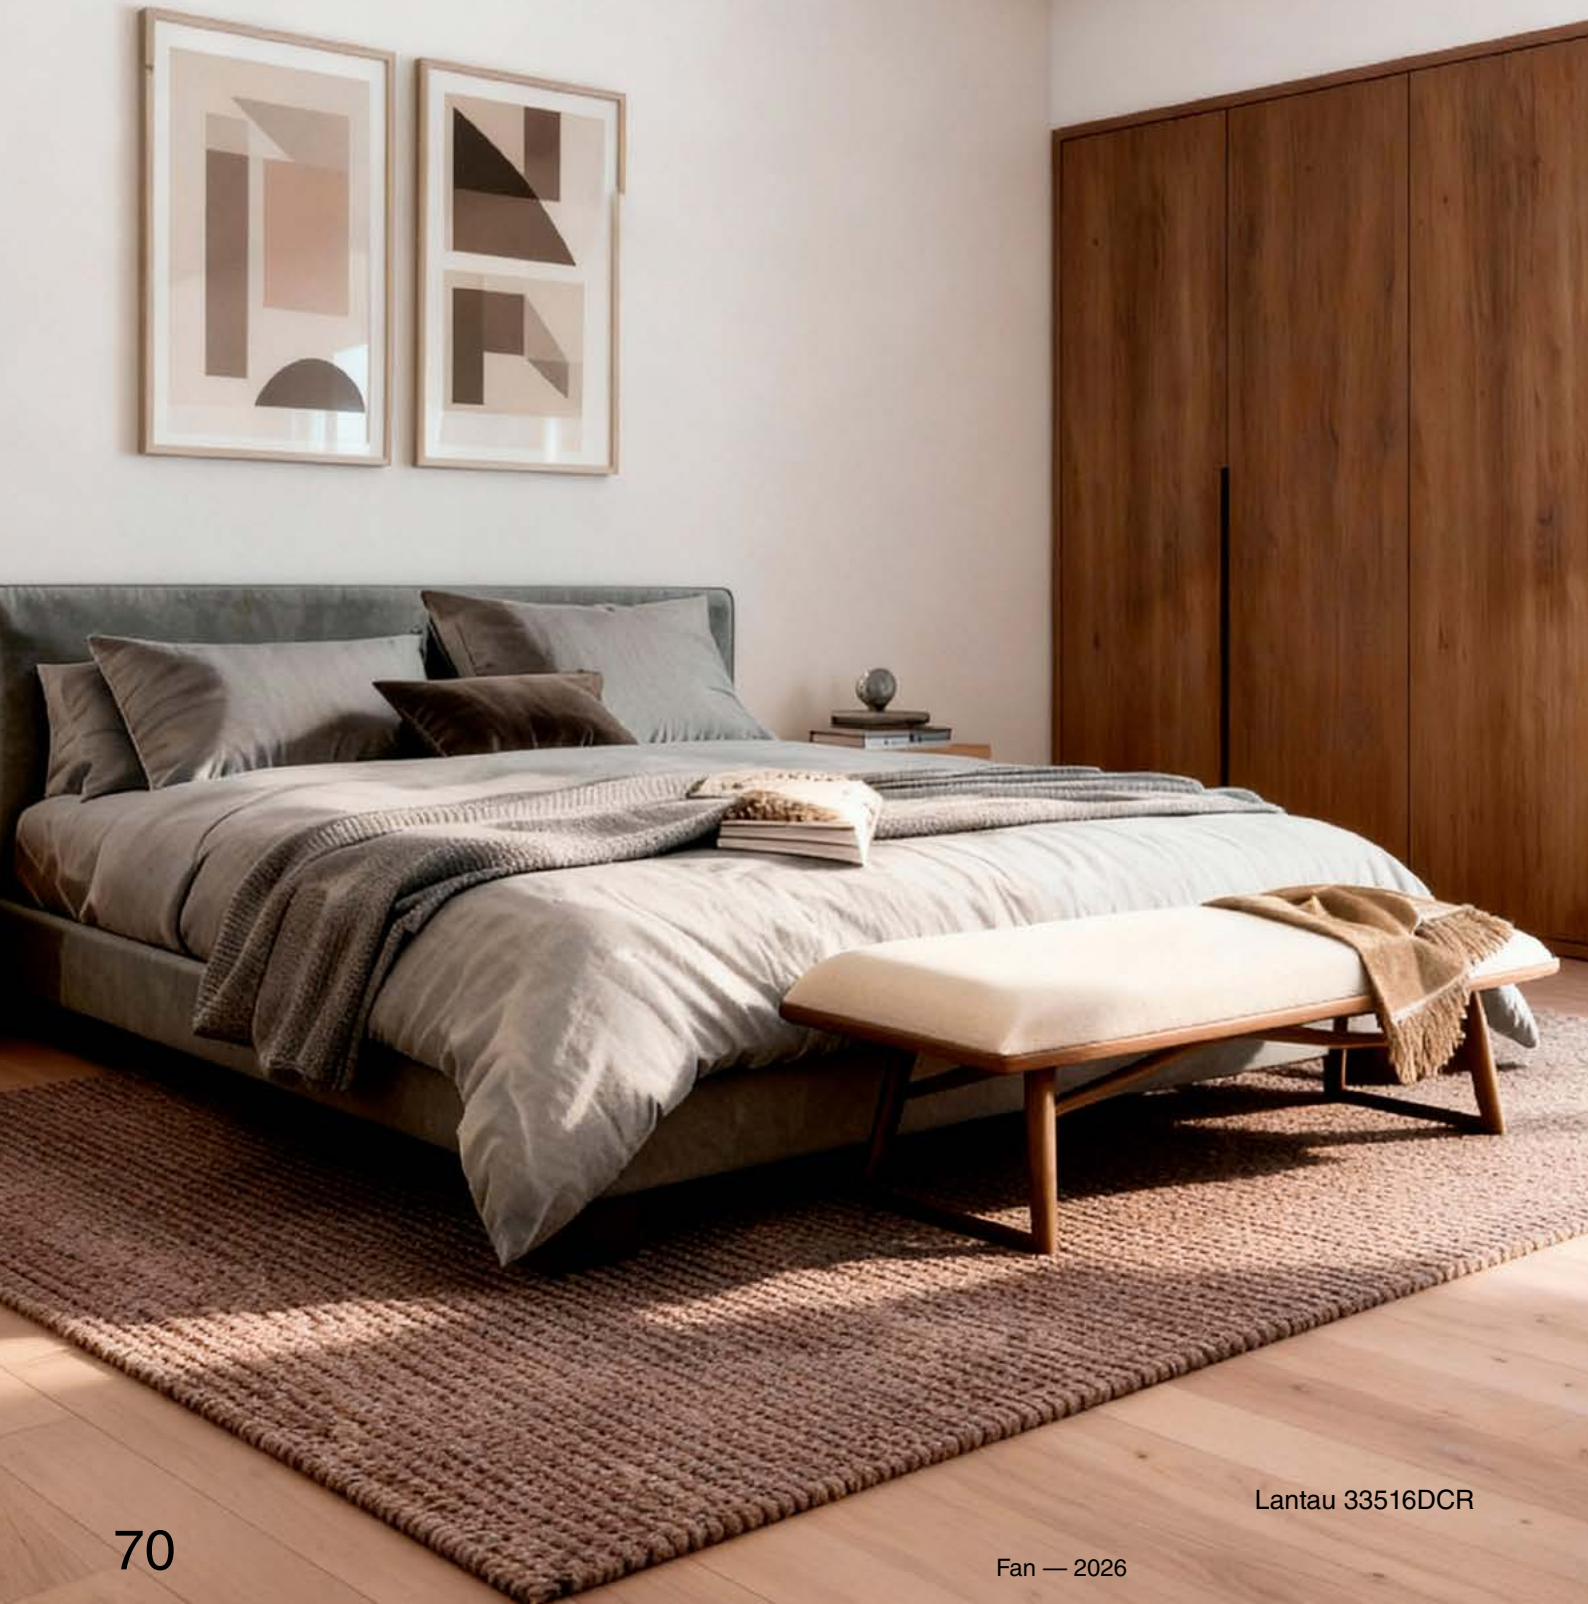

Lighting features

Power	20W
Lumen Output	806lm
Light Source	SMD LED
CRI	>80

Measurements

Surface	Recessed
L	L
A: 339/13.35"	A: 269/10.59"
A1: 285/11.22"	A1R: 225/8.86"
F: ø1520/59.8"	

Lantau

Lantau 33516DCR