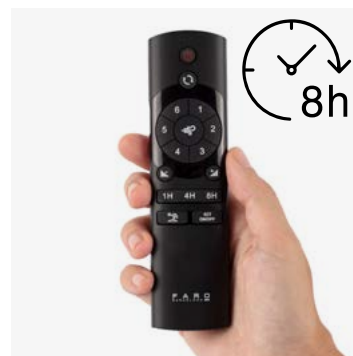

RF Model
Memory function page 211