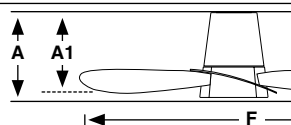

Measurements

Surface
S
A: 223/8.78" A1: 151/5.94" F: ø800/31.5"