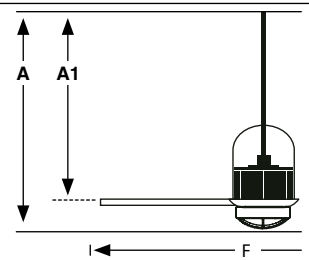

Measurements

Surface

M

A: 424/16.69" A1: 380/14.96" F: ∅1280/50.4"

Recessed

M

A: 364/14.33" A1R: 380/14.96"

Punt
Faro Lab