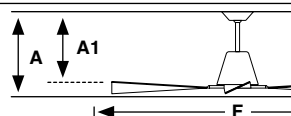

Measurements

Surface
M
A: 390/15.35" A1: 355/13.98" F: ø1270/50"