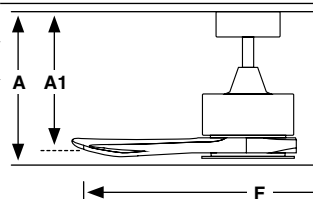

Measurements

Surface

XXL

A: 605/23.82" A1: 430/16.93" F: ø2330/91.7"