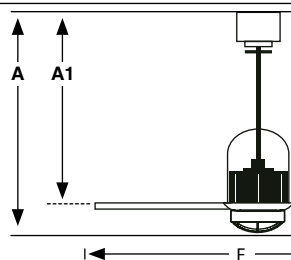

Measurements

Surface

M

A: 424/16.69" A1: 380/14.96" F: ∅1280/50.4"

Recessed

M

A: 364/14.33" A1R: 380/14.96"

Punt
Faro Lab