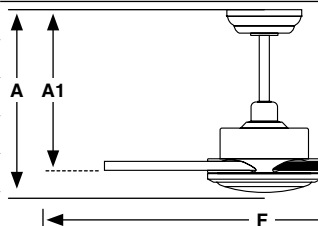

Measurements

Surface	A	A1	F
XXL30	A: 475/18.7"	A1: 425/16.73"	F: ø3000/118.1"
XXL25	A: 475/18.7"	A1: 425/16.73"	F: ø2500/98.4"
XL 20	A: 455/17.91"	A1: 395/15.55"	F: ø2000/78.7"