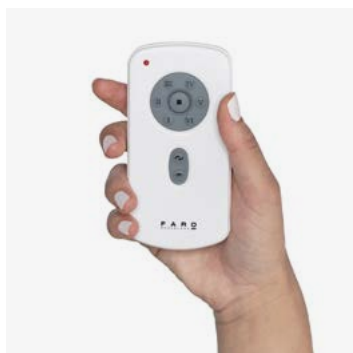

Fan features

Material	Structure Steel + ABS
	Blades ABS
	Diffuser PC

RF Model