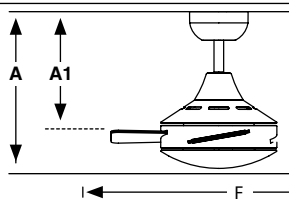

Measurements

Surface
L
A: 310/12.2" A1: 246/9.69" F: ø1320/52"
S
A: 310/12.2" A1: 246/9.69" F: ø1060/41.7"