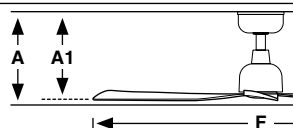

Measurements

Surface
M
A: 245/9.65" A1: 221/8.7" F: ø1250/49.2"