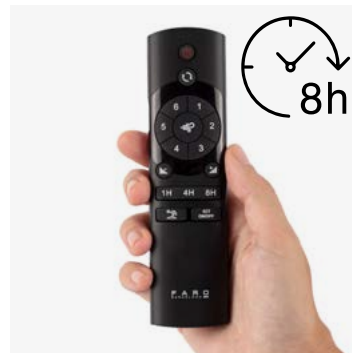

RF Model
Memory function page 211