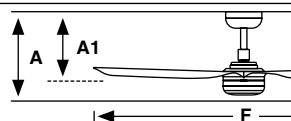

Measurements

Surface
S
A: 263/10.35" A1: 173/6.81" F: ø900/35.4"