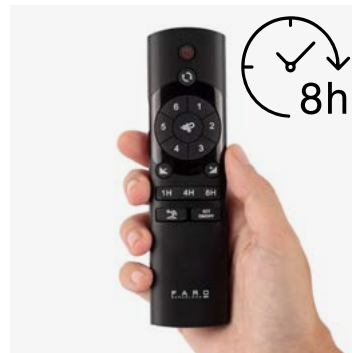

Light Kit

Adjustable color temperature

Suitable for low ceilings

Recessed mounting system

Smart option

RF Model
Memory function page 211

Hey 33825R1S

Model	Size	Structure	Blades	Mounting	Control type
33824	S	● Matt White	● Matt White	Surface	Remote Control RF
33825	S	● Matt Black	● Matt Black	R Recessed	WT Remote + Smart Wi-Fi VC 0-10V/1-10V Active/Passive RW White Wired Wall Controller RB Black Wired Wall Controller