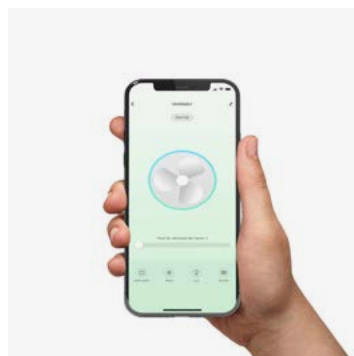

Reversible blades

Sloped Ceiling

Smart option

RF Model
Memory function page 211

33350DC Mallorca

33603DC Mini Mallorca

Model	Size	Structure	Blades	Mounting	Control type
33350DC	L	● Matt White	● Matt White	<input type="checkbox"/> Surface	<input type="checkbox"/> Remote Control RF
33603DC	S	● Matt White	● Matt White		<input checked="" type="checkbox"/> WT Remote + Smart Wi-Fi