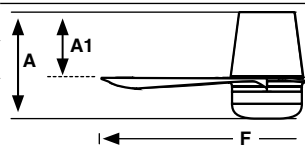

Measurements

Surface
M
A: 230/9.06" A1: 190/7.48" F: ø1320/52"

TAK

Model	Size	Structure	Blades	Mounting	Control type	Light Model	Color T	Dimm
33828	M	● Matt White	● Matt White	□ Surface	Remote Control RF	2 Tak	W 2700K	No
33829	M	● Matt White	● Maple		WT Remote + Smart Wi-Fi		N 3000K	
33830	M	● Matt Black	● Matt Black		VA 0-10V/1-10V Active		C 4000K	
33831	M	● Matt Black	● Walnut		VP 0-10V/1-10V Passive			
					RW White Wired Wall Controller			
					RB Black Wired Wall Controller			