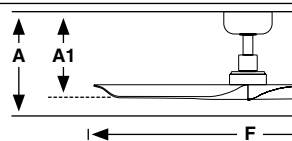

Measurements

Surface
S
A: 270/10.63" A1: 223/8.78" F: ø900/35.4"

Switchable White

Model	Size	Structure	Blades	Mounting	Control type	Light Model	Color T	Dimm
33824	S	● Matt White	● Matt White	□ Surface	□ Remote Control RF	1 Standard	□ S 2700/3000/4000K	Yes
33825	S	● Matt Black	● Matt Black	□ R Recessed	□ WT Remote + Smart Wi-Fi □ VC 0-10V/1-10V Active/Passive □ RW White Wired Wall Controller □ RB Black Wired Wall Controller			