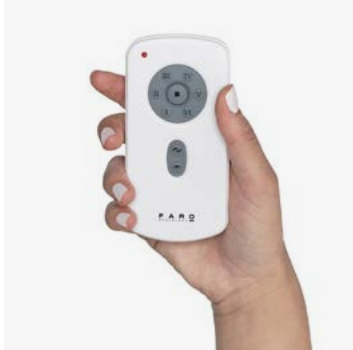

Fan features

Material	Structure Steel + Glass
	Blades PC
	Diffuser Glass

RF Model