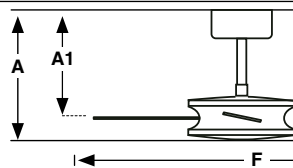

Measurements

Surface
L
A: 372/14.65" A1: 254/10" F: ø1320/52"