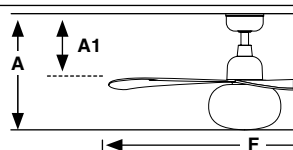

Measurements

Surface
M
A: 412/16.22" A1: 173/6.81" F: Ø1290/50.8"