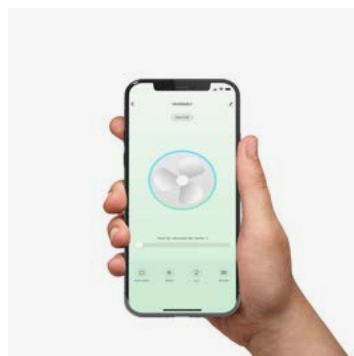

Material	Structure Steel
	Blades ABS
	Diffuser PMMA

Light Kit

Sloped Ceiling

Adjustable color temperature

2 downrods included
127 / 250mm

Smart option

RF Model
Memory function page 211

Tunable white