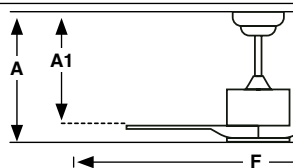

Measurements

Surface
L
A: 330/12.99" A1: 220/8.66" F: ø1320/52"