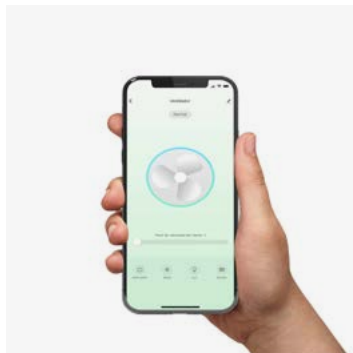

0-10V/1-10V

Fan features

Material	Structure Aluminium
	Blades ABS
	Diffuser PMMA

Light Kit

Suitable for low ceilings

Adjustable color temperature

Smart option

RF Model
Memory function page 211