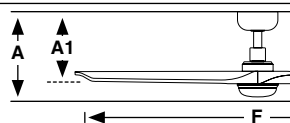

Measurements

Surface
L
A: 270/10.63" A1: 223/8.78" F: Ø1320/52"
S
A: 270/10.63" A1: 223/8.78" F: Ø900/35.4"