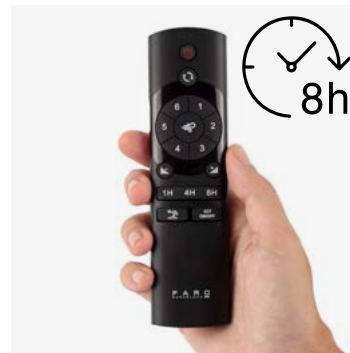

RF Model
Memory function page 211