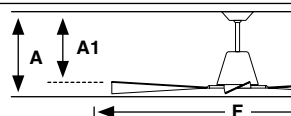

Measurements

Surface
M
A: 390/15.35" A1: 370/14.57" F: ø1270/50"