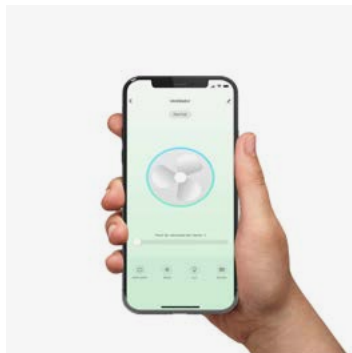

Adjustable color temperature

Suitable for low ceilings

Recessed mounting system

Sloped Ceiling

Smart option

RF Model
Memory function page 211

Standard Light Kit

Tak Light Kit