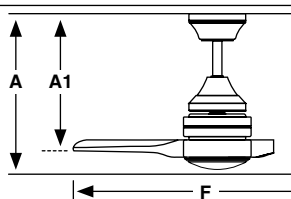

Measurements

Surface	Recessed
L	L
A: 339/13.35"	A: 269/10.59"
A1: 285/11.22"	A1R: 225/8.86"
F: ø1520/59.8"