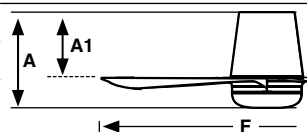

Measurements

Surface
S
A: 203/7.99" A1: 142/5.59" F: ø900/35.4"