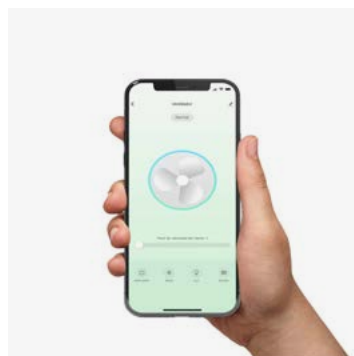

Wired wall controller

Remote control

0-10V/1-10V

Fan features

Material	Structure Steel
	Blades ABS
	Diffuser Glass

Textured blade

Glass diffuser

IP44