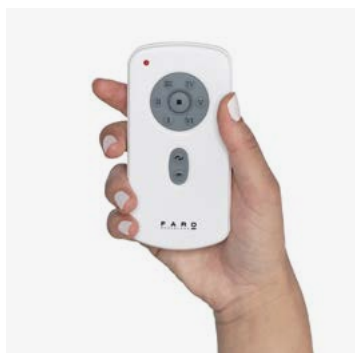

Surface

Control system
Sistema de control

Remote control

Fan features

Material	Structure Steel + Glass
	Blades PC
	Diffuser Glass

Light Kit

RF Model

Model	Size	Structure	Blades	Mounting	Control type
32038	M	● Gloss White	● Transparent	<input type="checkbox"/> Surface	<input type="checkbox"/> Remote Control RF
32039	M	● Matt White	● Transparent		
32040	M	● Gloss Black	● Transparent		
32041	M	● Matt Black	● Transparent		
32042	M	● Matt Black	● Walnut		
32043	M	● Matt Black	● Matt Black		
33393	M	● Chrome	● Transparent		