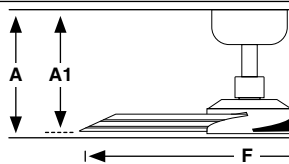

Measurements

Surface	Recessed
XL A: 232/9.13" A1: 180/7.09" F: ø1600/63"	XL A: 180/7.09" A1R: 120/4.72"
L A: 232/9.13" A1: 180/7.09" F: ø1320/52"	L A: 180/7.09" A1R: 120/4.72"
S A: 232/9.13" A1: 180/7.09" F: ø1060/41.7"	S A: 180/7.09" A1R: 120/4.72"