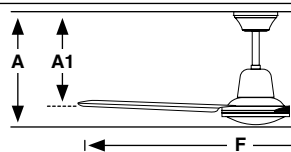

Measurements

Surface
M
A: 320/12.6" A1: 270/10.63" F: ø1200/47.2"