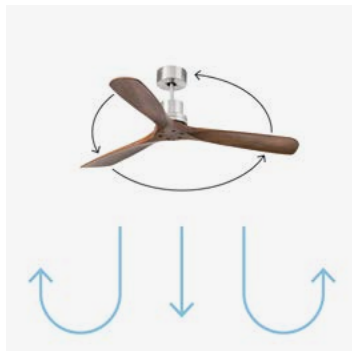

High airflow