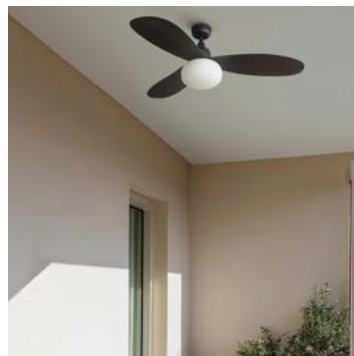

Wired wall controller

Remote control

0-10V/1-10V

Fan features

Material	Structure Steel
	Blades ABS
	Diffuser Glass

Textured blade

Glass diffuser

IP44