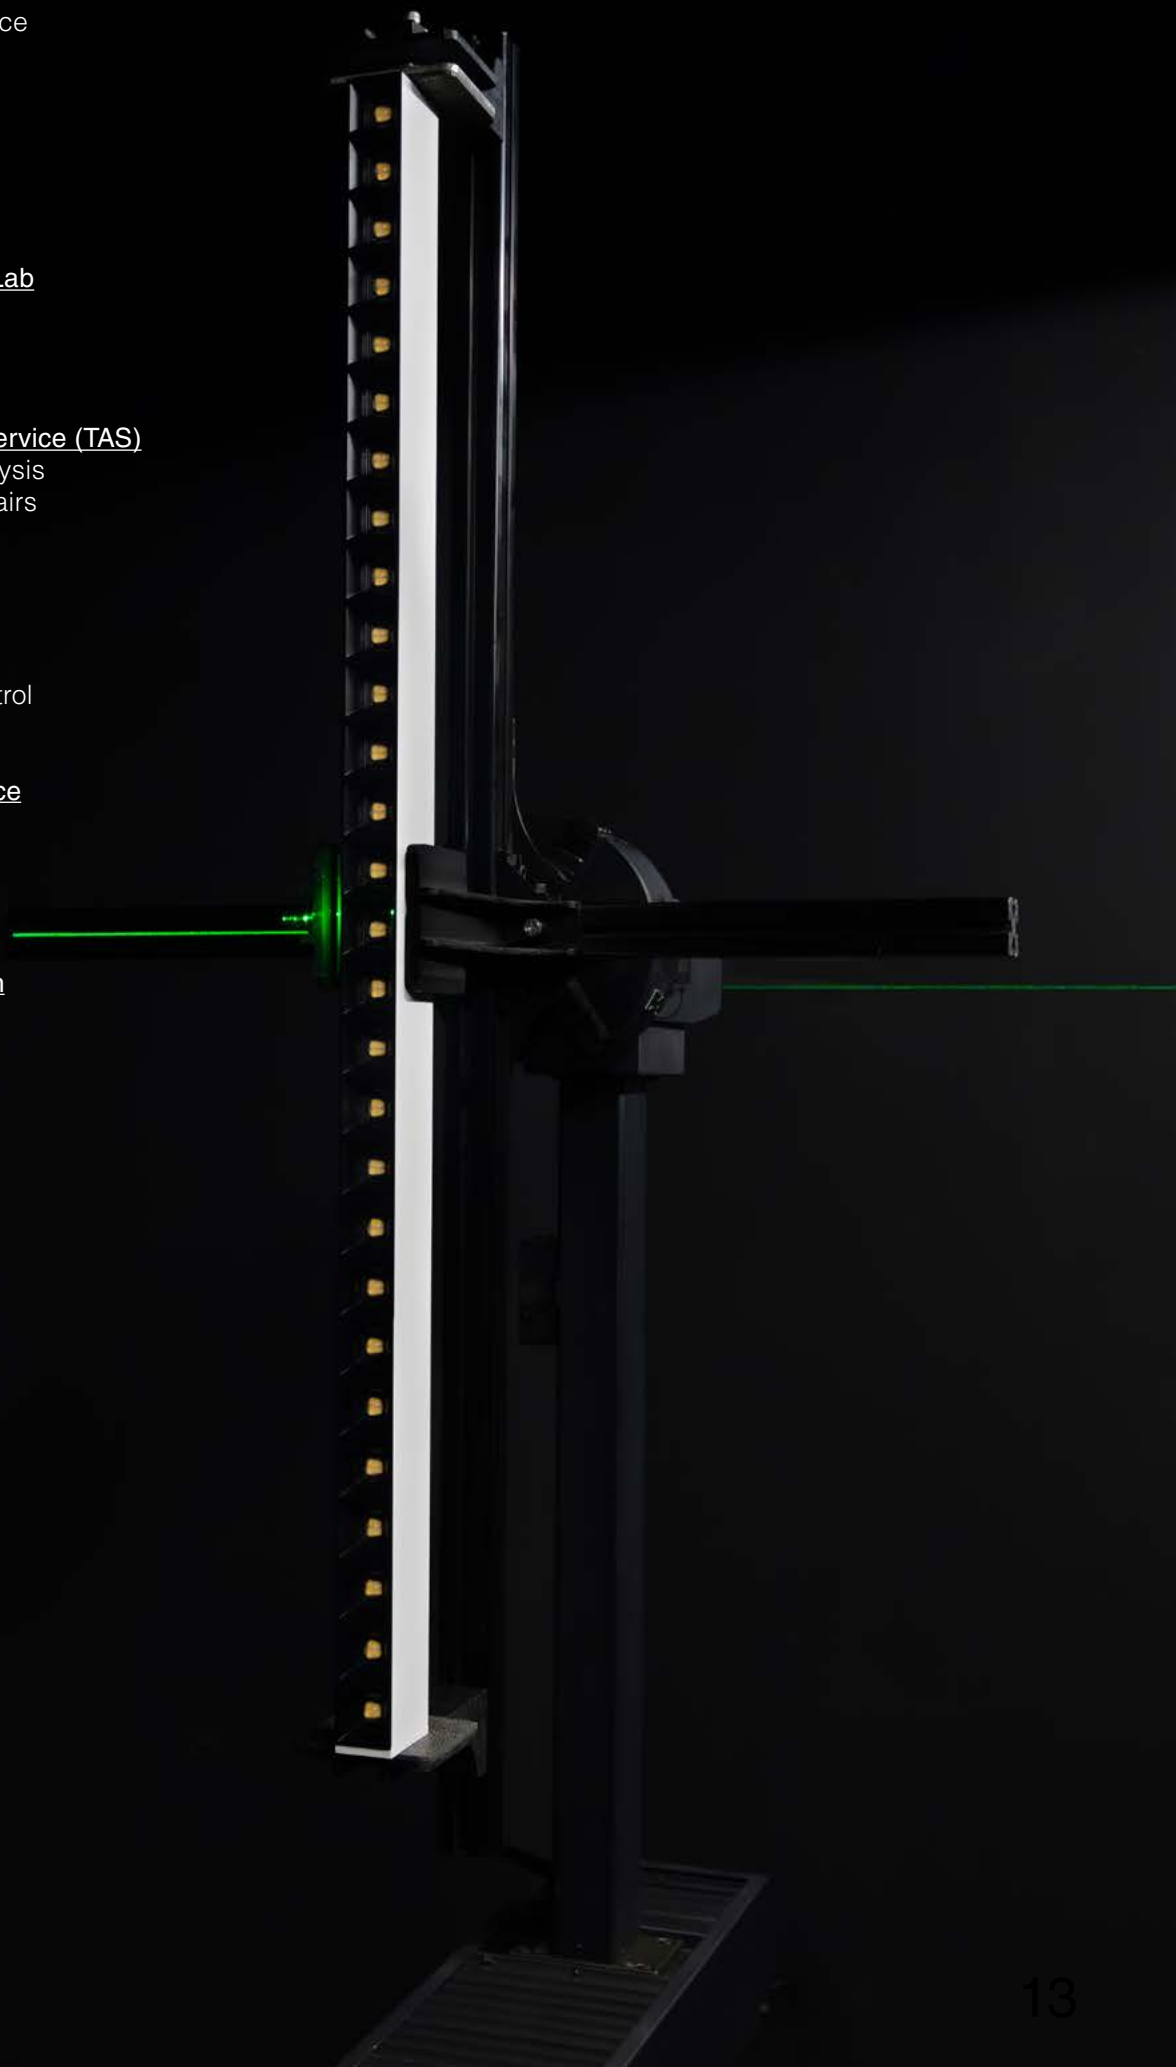

Parametrical Lab

Specification Compliance
Electrical Safety Tests
Integrating Sphere
Climatic Chamber
IK Tests
Endurance Test Room
Thermal Test Room

Environmental Testing Lab

Water IP Tests
Powder IP Tests
Salt Spray Chamber

Technical Assistance Service (TAS)

Customer Returns Analysis
Customer Returns Repairs
TAS Spare Parts

Quality inspections Lab

Batch inspections
Functional Tests
Product Assembly Control
Product Finish Control

Specification Compliance

Life Test
Customizations
Airflow measurements
Noise measurements

Goniophotometer Room