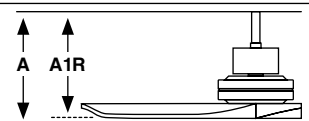

Measurements

Surface	Recessed
XL A: 395/15.55" A1: 320/12.6" F: ϕ1680/66.1"	L A: 270/10.63" A1R: 260/10.24"
L A: 330/12.99" A1: 320/12.6" F: ϕ1320/52"	S A: 270/10.63" A1R: 260/10.24"
S A: 330/12.99" A1: 320/12.6" F: ϕ1070/42.1"