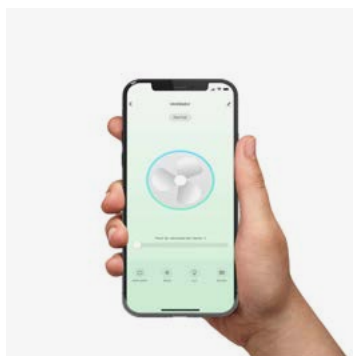

Light Kit

3 downrods included
101 / 203

Recessed mounting system

Sloped Ceiling

Smart option

Wired wall controller

Just Fan 33430

Model	Size	Structure	Blades	Mounting	Control type
33430	XL	● Matt Black	● Walnut	<input type="checkbox"/> Surface	<input type="checkbox"/> Remote Control RF
33432	XL	● Matt Black	● Matt Black		