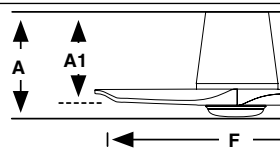

Measurements

Surface
L
A: 232/9.13" A1: 151/5.94" F: ø1320/52"
S
A: 232/9.13" A1: 151/5.94" F: ø900/35.4"