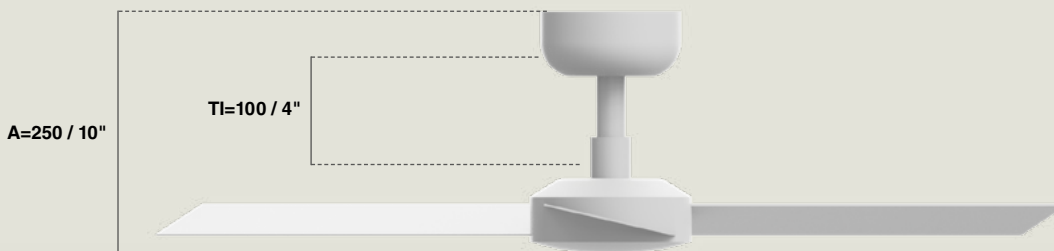

Example

$$250\text{mm} - 100\text{mm} + 400\text{mm} = 550\text{mm} \quad / \quad 10'' - 4'' + 16'' = 22''$$