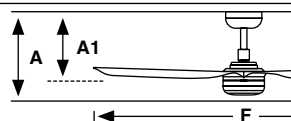

Measurements

Surface
M
A: 277/10.91" A1: 190/7.48" F: ø1320/52"

Switchable White

Model	Size	Structure	Blades	Mounting	Control type	Light Model	Color T	Dimm
33814	M	● Matt White	● Matt White	□ Surface	□ Remote Control RF	1 Standard	□ S 2700/3000/4000K	Yes
33815	M	● Matt Black	● Matt Black	□ R Recessed	WT Remote + Smart Wi-Fi			
33816	M	● Matt White	● Maple		VC 0-10V/1-10V Active/Passive			
33817	M	● Matt Black	● Walnut		RW White Wired Wall Controller			
					RB Black Wired Wall Controller			