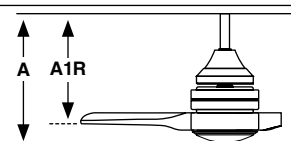

Measurements

Surface	Recessed
L	L
A: 339/13.35"	A: 269/10.59"
A1: 285/11.22"	A1R: 225/8.86"
F: ø1520/59.8"