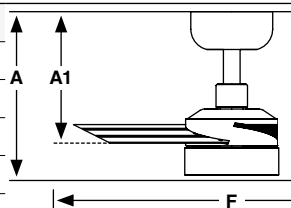

Measurements

Surface	A	A1	F
XL	A: 232/9.13"	A1: 180/7.09"	F: ø1600/63"
L	A: 232/9.13"	A1: 180/7.09"	F: ø1320/52"
S	A: 232/9.13"	A1: 180/7.09"	F: ø1060/41.7"