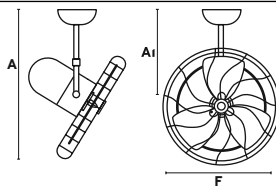

Measurements

Surface

S

A: 505/19.88" A1: 440/17.32" F: ø430/16.9"