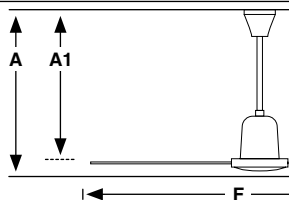

Measurements

Surface
L
A: 483/19.02" A1: 440/17.32" F: ø1400/55.1"