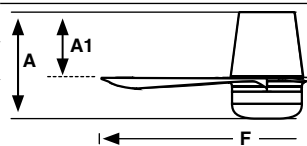

Measurements

Surface
M
A: 230/9.06" A1: 145/5.71" F: ø1320/52"