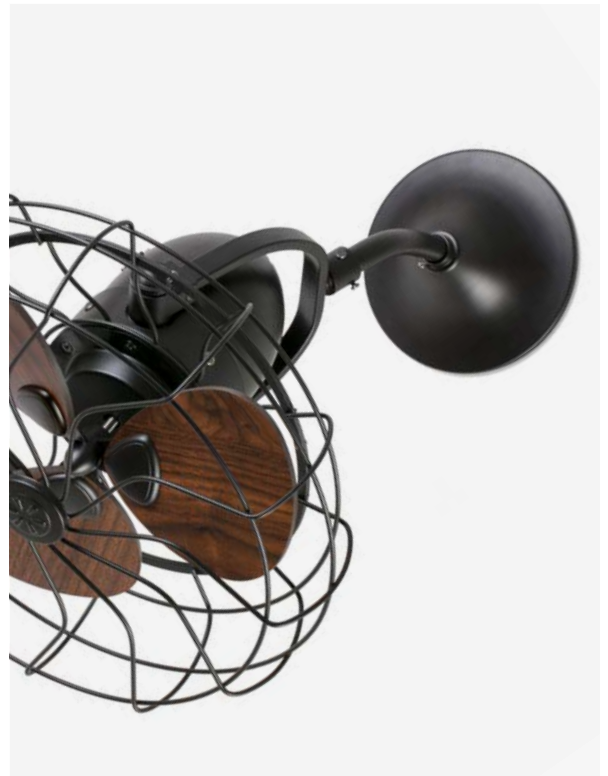

Size
Tamaño

S
ø430/16.9"

Finish
Acabado

Dark Brown
Dark Walnut

Mounting
Montaje

Ceiling or wall
mount

Fan features

Material	Structure Steel
	Blades Plywood