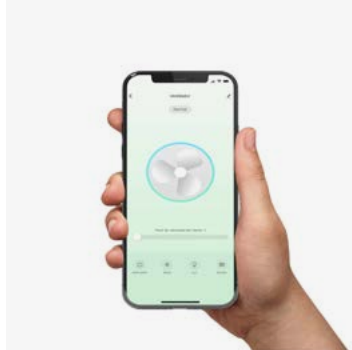

Fan features

Material	Structure Steel
	Blades ABS
	Diffuser PC