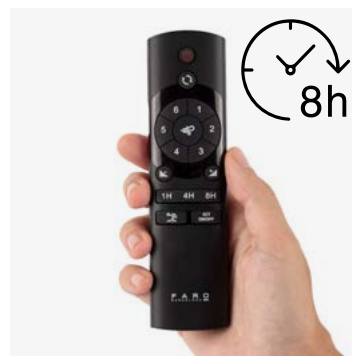

Fan features

Material	Structure Steel
	Blades Pine Wood