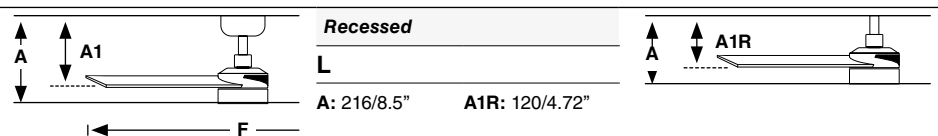

Measurements

Surface	Recessed
L A: 276/10.87" A1: 180/7.09" F: ø1320/52"	L A: 216/8.5" A1R: 120/4.72"