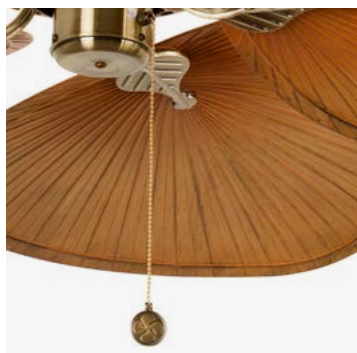

Fan features

Material	Structure Steel
	Blades ABS