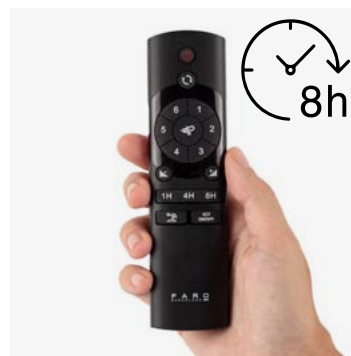

Material	Structure Steel
	Blades ABS

Sloped Ceiling

2 downrods included
100 / 152mm

Smart option

RF Model
Memory function page 211

Model	Size	Structure	Blades	Mounting	Control type
33750DC	L	● Matt White	● Matt White	<input type="checkbox"/> Surface	<input type="checkbox"/> Remote Control RF <input checked="" type="checkbox"/> WT Remote + Smart Wi-Fi