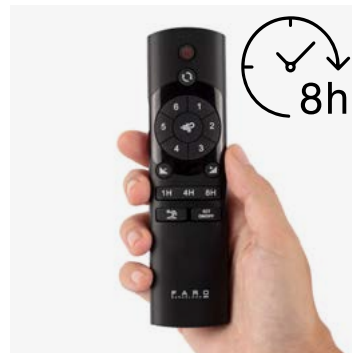

RF Model
Memory function page 211