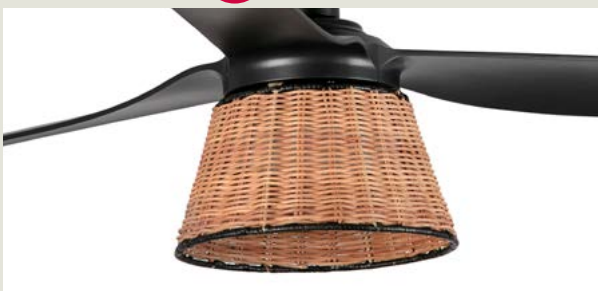

SUMBA

NEW

3L058	☒ Matt Black
Power	18W
Dimmable K	2700/ 3000/ 4000K
CRI	>80
Material Diff	Glass
Light Source	SMD LED
Fan Models	Punt M, Punt Tub M