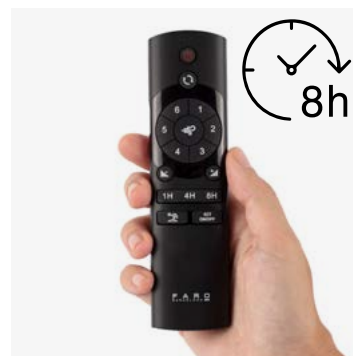

RF Model
Memory function page 211