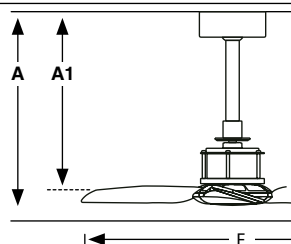

Measurements

Surface
XL
A: 640/25.2" A1: 630/24.8" F: $\phi 1780/70.1''$