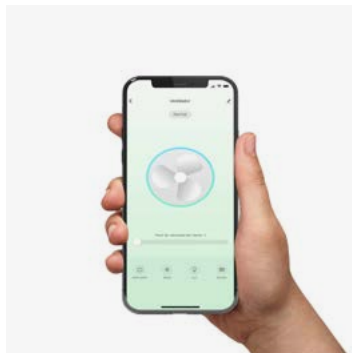

Smart option