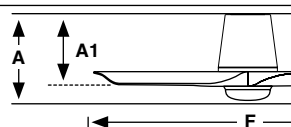

Measurements

Surface
S
A: 232/9.13" A1: 151/5.94" F: ø900/35.4"

Switchable White

Model	Size	Structure	Blades	Mounting	Control type	Light Model	Color T	Dimm
33826	S	● Matt White	● Matt White	□ Surface	Remote Control RF	1 Standard	□ S 2700/3000/4000K	Yes
33827	S	● Matt Black	● Matt Black		WT Remote + Smart Wi-Fi			
					VA 0-10V Active			
					VP 0-10V Passive			
					RW White Wired Wall Controller			
					RW Black Wired Wall Controller			