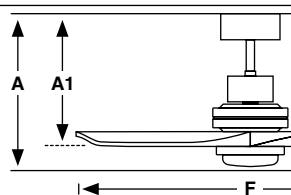

Lighting features

Power	15W
Lumen Output	900lm
Light Source	SMD LED
Dimmable K	3000K
CRI	>80

Measurements

Surface	Recessed
XL	L
A: 410/16.14" A1: 320/12.6" F: ø1680/66.1"	A: 330/12.99" A1R: 260/10.24"
L	
A: 390/15.35" A1: 320/12.6" F: ø1320/52"	