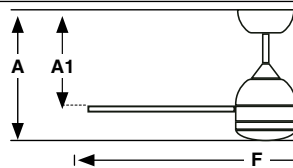

Measurements

Surface
L
A: 370/14.57" A1: 280/11.02" F: ø1320/52"