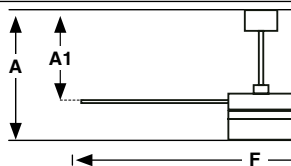

Measurements

Surface

L
A: 385/15.16" A1: 270/10.63" F: ø1320/52"