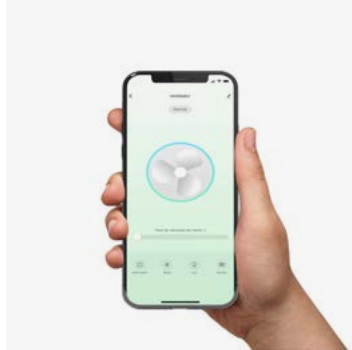

Smart option