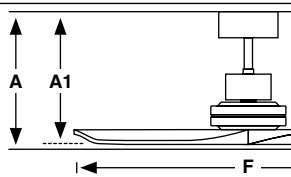

Measurements

Surface	Recessed
XL A: 395/15.55" A1: 320/12.6" F: ϕ1680/66.1"	L A: 270/10.63" A1R: 260/10.24"
L A: 330/12.99" A1: 320/12.6" F: ϕ1320/52"	S A: 270/10.63" A1R: 260/10.24"
S A: 330/12.99" A1: 320/12.6" F: ϕ1070/42.1"