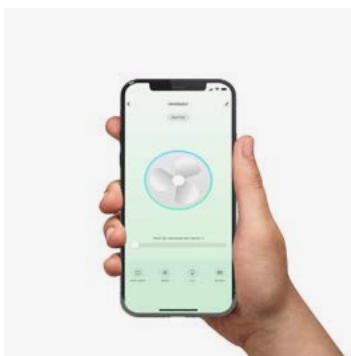

Mounting
Montaje

Surface

Control system
Sistema de control

Smart Wi-Fi

Remote control

Fan features

Material	Structure Steel
	Blades ABS
	Diffuser Glass

Light Kit