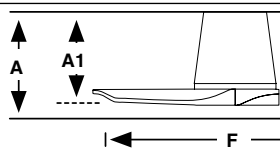

Measurements

Surface
L
A: 190/7.48" A1: 151/5.94" F: ø900/35.4"
S
A: 190/7.48" A1: 151/5.94" F: ø900/35.4"