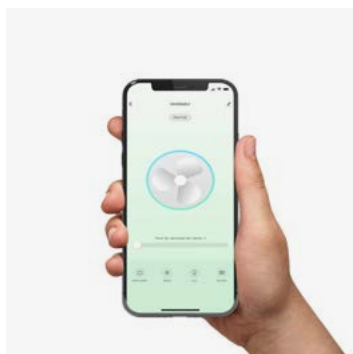

Aesthetic motor

3 downrods included
100 / 200

Recessed mounting system

Sloped Ceiling

Smart option

Model	Size	Structure	Blades	Mounting	Control type
33451	M	● Matt Black	● Walnut	<input type="checkbox"/> Surface <input checked="" type="checkbox"/> R Recessed	<input type="checkbox"/> Remote Control RF <input checked="" type="checkbox"/> WT Remote + Smart Wi-Fi <input type="checkbox"/> VC 0-10V/1-10V Active/Passive <input type="checkbox"/> RW White Wired Wall Controller <input type="checkbox"/> RB Black Wired Wall Controller