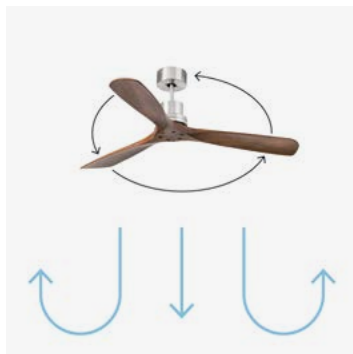

Control system
Sistema de control

Remote control

Fan features

Material	Structure Steel
	Blades Plywood

Sloped Ceiling

High airflow

Model	Size	Structure	Blades	Mounting	Control type
33478	M	● Dark Brown	● Dark Brown	<input type="checkbox"/> Surface	<input type="checkbox"/> Remote Control RF
33487	M	● Matt White	● Matt White		