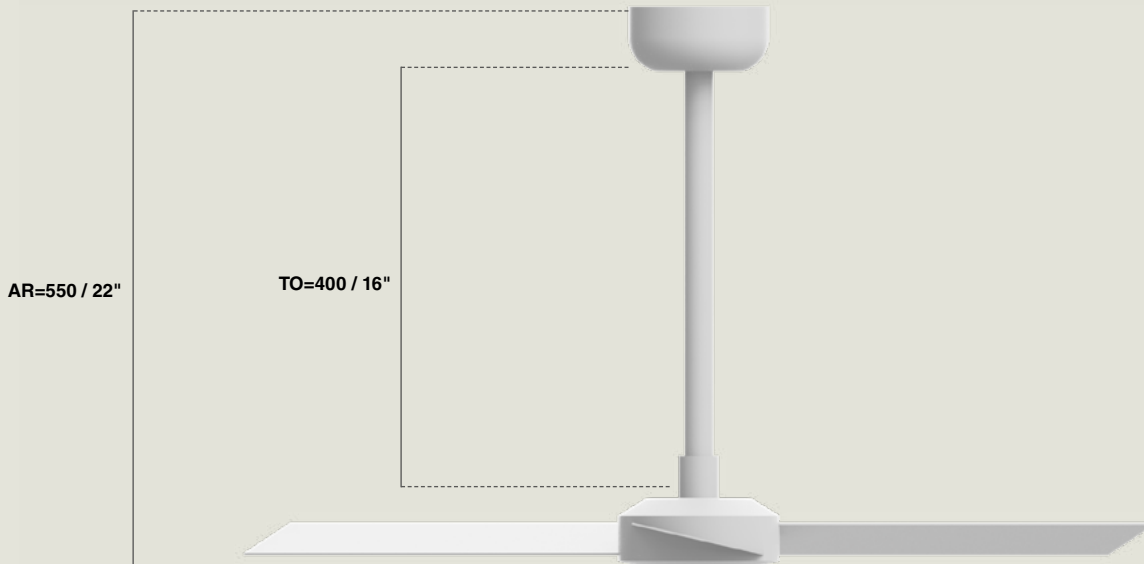

Example

$$250\text{mm} - 100\text{mm} + 400\text{mm} = 550\text{mm} \quad / \quad 10'' - 4'' + 16'' = 22''$$