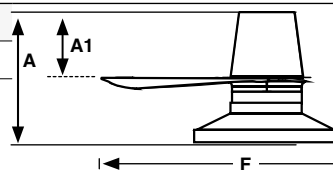

Measurements

Surface

M

A: 254/10" A1: 190/7.48" F: ø1320/52"