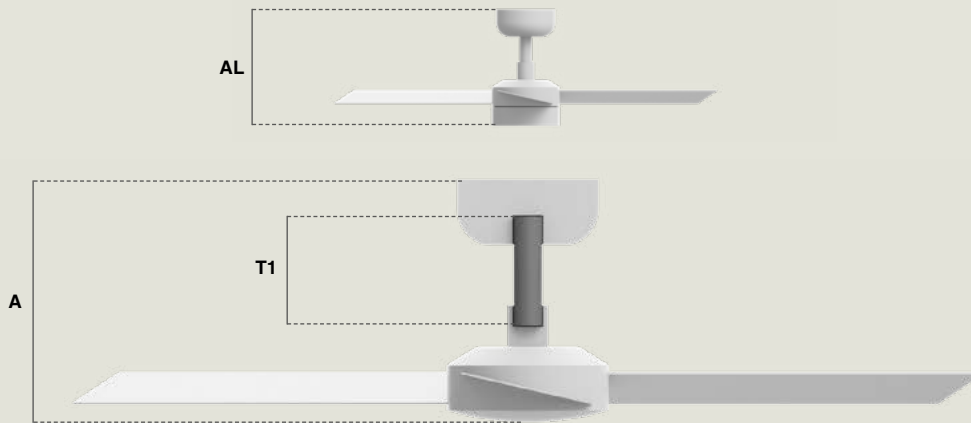

OPTIONAL DOWNROD