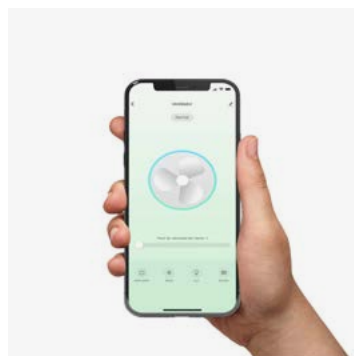

2 downrods included
125 / 250mm