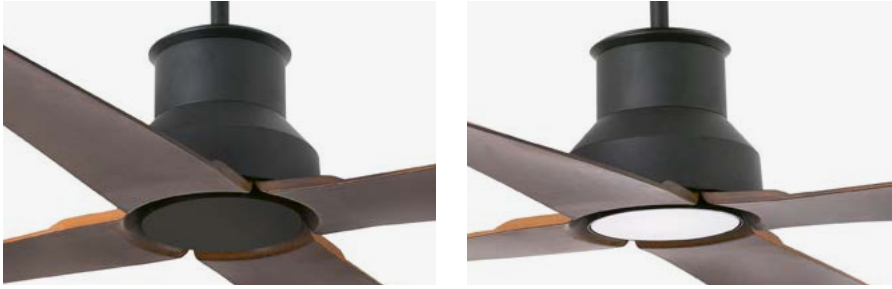

Light Kit

Model	Size	Structure	Blades	Mounting	Control type	Light Model	Color T	Dimm
33481	M	☐ Matt Black ☐ Dark Brown	☐ Surface	☐ Remote Control RF	☐ Without light ☒ -7 With light	3000K	Yes	

Example 33481-7 — WINCHE M Ø1300 LED Black/walnut fan IP44

Air performance

Size	Airflow (m3 min)	RPM	Power (W)
M ø1270/50"	183	50-71-93-115-138-162	3-5-8-12-21-35

Lighting features

Power	15W
Lumen Output	800lm
Light Source	SMD LED
Dimmable K	3000K
CRI	>80

Measurements

Surface
M
A: 390/15.35" A1: 355/13.98" F: ø1270/50"