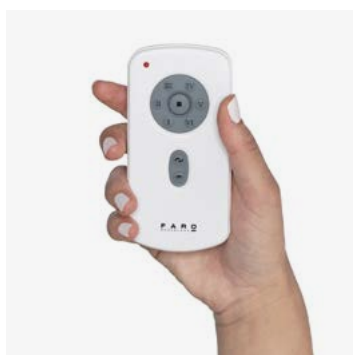

Fan features

Material	Structure Steel
	Blades ABS
	Diffuser ABS

RF Model