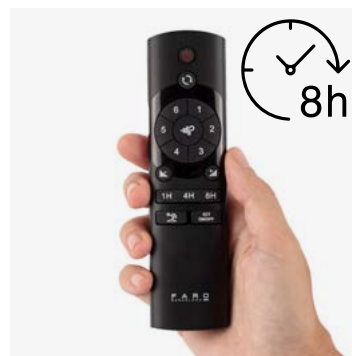

Light Kit

FSC Certified wooden blades

Recessed mounting system

Sloped Ceiling

Smart option

RF Model
Memory function page 211

Heywood 33805

Model	Size	Structure	Blades	Mounting	Control type
33809	L	● Matt Black	● Dark Walnut	<input type="checkbox"/> Surface	<input type="checkbox"/> Remote Control RF
33810	L	● Matt White	● Pine	<input checked="" type="checkbox"/> R Recessed	<input checked="" type="checkbox"/> WT Remote + Smart Wi-Fi
33805	S	● Matt White	● Pine		<input checked="" type="checkbox"/> VC 0-10V/1-10V Active/Passive
33806	S	● Matt Black	● Dark Walnut		<input checked="" type="checkbox"/> RW White Wired Wall Controller
					<input checked="" type="checkbox"/> RB Black Wired Wall Controller