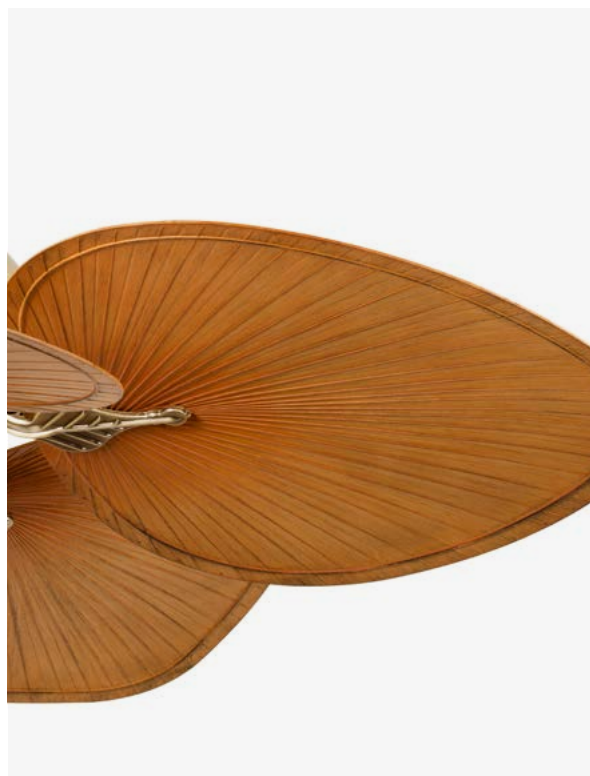

Fan features

Material	Structure Steel
	Blades ABS