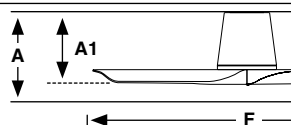

Measurements

Surface
S
A: 190/7.48" A1: 151/5.94" F: ø900/35.4"