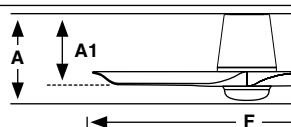

Measurements

Surface
S
A: 232/9.13" A1: 151/5.94" F: ø900/35.4"