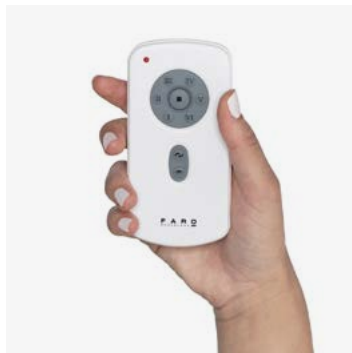

Fan features

Material	Structure Steel
	Blades ABS
	Diffuser ABS

RF Model