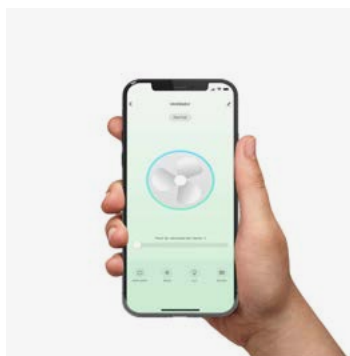

2 downrods included
100 / 152mm