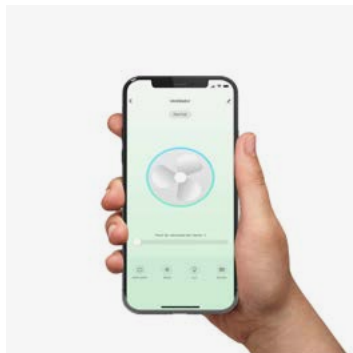

Fan — 2026

Fan features

Material	Structure Steel
	Blades Pine Wood
	Diffuser PP

Adjustable color temperature

FSC Certified wooden blades

Recessed mounting system

Sloped Ceiling

Smart option