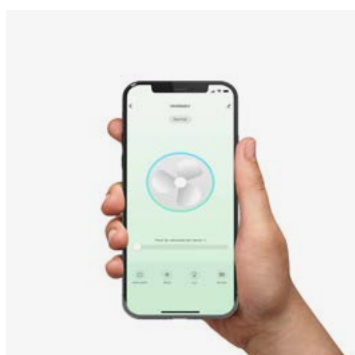

Wired wall controller

Remote control

0-10V/1-10V

Just Fan 33398DRRB1N

Fan features

Material	Structure Steel
	Blades ABS
	Diffuser Glass

Light Kit

Smart option