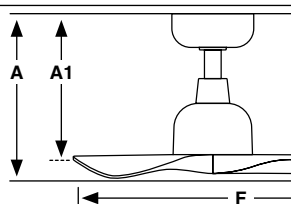

Measurements

Surface
L
A: 265/10.43" A1: 220/8.66" F: ø1500/59.1"