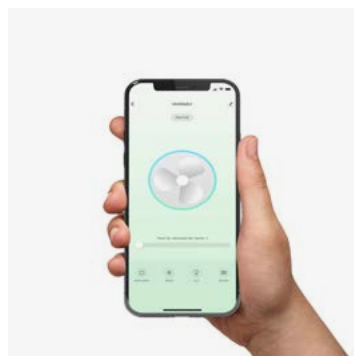

Smart option