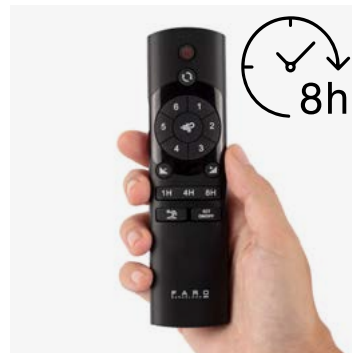

Fan features

Material	Structure Steel
	Blades Pine Wood
	Diffuser Glass