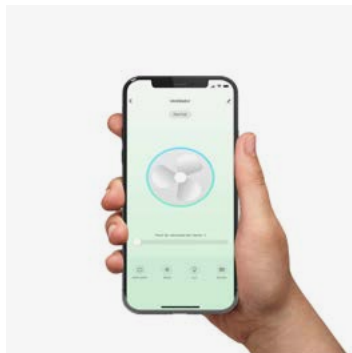

Light Kit

Adjustable color temperature

Suitable for low ceilings

Recessed mounting system

Smart option

RF Model
Memory function page 211

Hey 33825R1S

Model	Size	Structure	Blades	Mounting	Control type
33824	S	● Matt White	● Matt White	Surface	Remote Control RF
33825	S	● Matt Black	● Matt Black	R Recessed	WT Remote + Smart Wi-Fi VC 0-10V/1-10V Active/Passive RW White Wired Wall Controller RB Black Wired Wall Controller