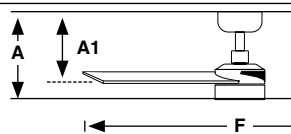

Measurements

Surface		
L		
A: 276/10.87"	A1: 180/7.09"	F: ø1320/52"
S		
A: 276/10.87"	A1: 180/7.09"	F: ø1060/41.7"