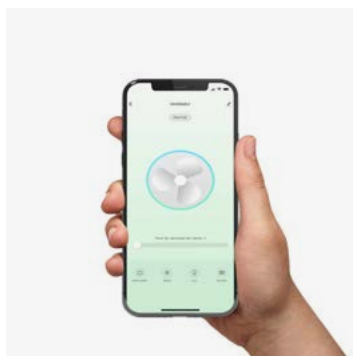

0-10V/1-10V

Fan features

Material	Structure Steel
	Blades ABS

Realistic wood-finish
ABS blades

Recessed mounting system

Sloped Ceiling

Smart option

RF Model
Memory function page 211