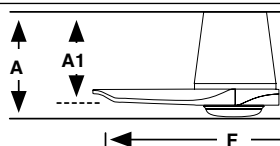

Measurements

Surface
L
A: 232/9.13" A1: 151/5.94" F: ø1320/52"
S
A: 232/9.13" A1: 151/5.94" F: ø900/35.4"