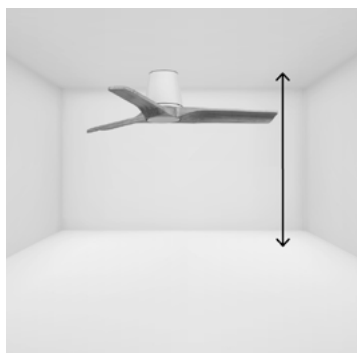

Suitable for low ceilings