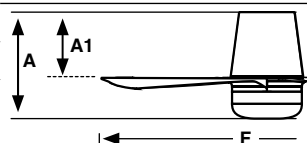

Measurements

Surface
S
A: 230/9.06" A1: 142/5.59" F: ø900/35.4"