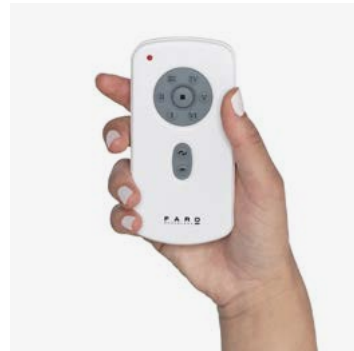

Suitable for high ceilings

Optional downrods not incl.
600 / 900 / 1200mm

Sloped Ceiling

RF Model

Model	Size	Structure	Blades	Mounting	Control type
33461A	XXL	White	White	<input type="checkbox"/> Surface	<input type="checkbox"/> Remote Control RF
33462A	XXL	Brown	Brown		
33465A	XXL	Satin Nickel	Aluminium		
33414A	XXL	Matt Black	Matt Black		