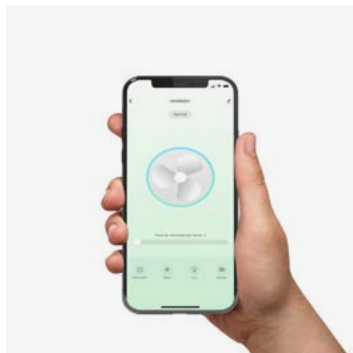

Smart option