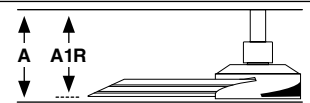

Measurements

Surface	Recessed
XL A: 232/9.13" A1: 180/7.09" F: ø1600/63"	XL A: 180/7.09" A1R: 120/4.72"
L A: 232/9.13" A1: 180/7.09" F: ø1320/52"	L A: 180/7.09" A1R: 120/4.72"
S A: 232/9.13" A1: 180/7.09" F: ø1060/41.7"	S A: 180/7.09" A1R: 120/4.72"