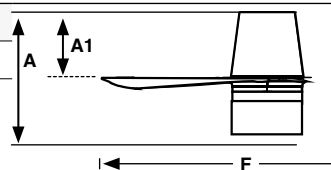

Measurements

Surface

M

A: 239/9.41" A1: 145/5.71" F: ø1320/52"