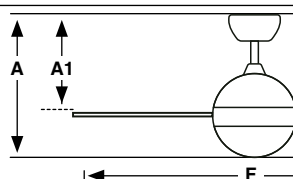

Measurements

Surface
S
A: 549/21.61" A1: 447/17.6" F: ø970/38.2"

Hydra

Hydra 33726

Size
Tamaño

L
ø1330/52.4"

Finish
Acabado

Matt White
Matt White