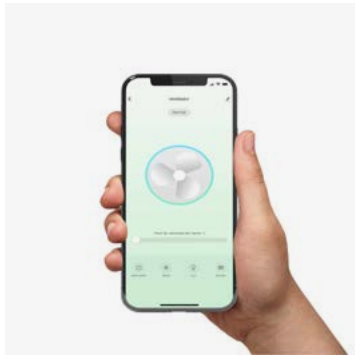

Fan features

Material	Structure Steel
	Blades Pine Wood

FSC Certified wooden blades

Suitable for high ceilings

5 Speeds wall control

Smart option

RF Model
Memory function page 211

Bigwood 34190