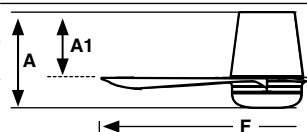

Measurements

Surface
M
A: 230/9.06" A1: 145/5.71" F: ø1300/51.2"