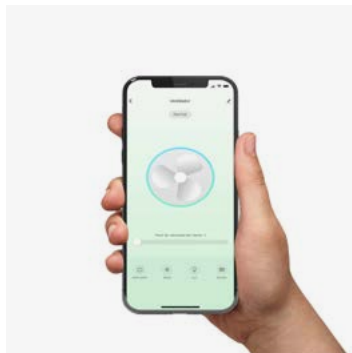

Control system

Sistema de control

Smart Wi-Fi

Remote control

Fan features

Material	Structure Steel
	Blades Pine Wood
	Diffuser Glass

FSC Certified wooden blades

Sloped Ceiling