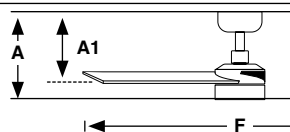

Measurements

Surface
L
A: 276/10.87" A1: 180/7.09" F: ø1320/52"

Switchable white

Model	Size	Structure	Blades	Mounting	Control type	Light Model	Color T	Dimm
34355	L	● Matt White	● Matt White	□ Surface	□ Remote Control RF	1 Standard	□ S 2700/ 3000/ 4000K	No
34356	L	● Matt Black	● Matt Black	□ R Recessed	WT Remote + Smart Wi-Fi VC 0-10V/1-10V Active/Passive RB Black Wired Wall Controller RW White Wired Wall Controller			